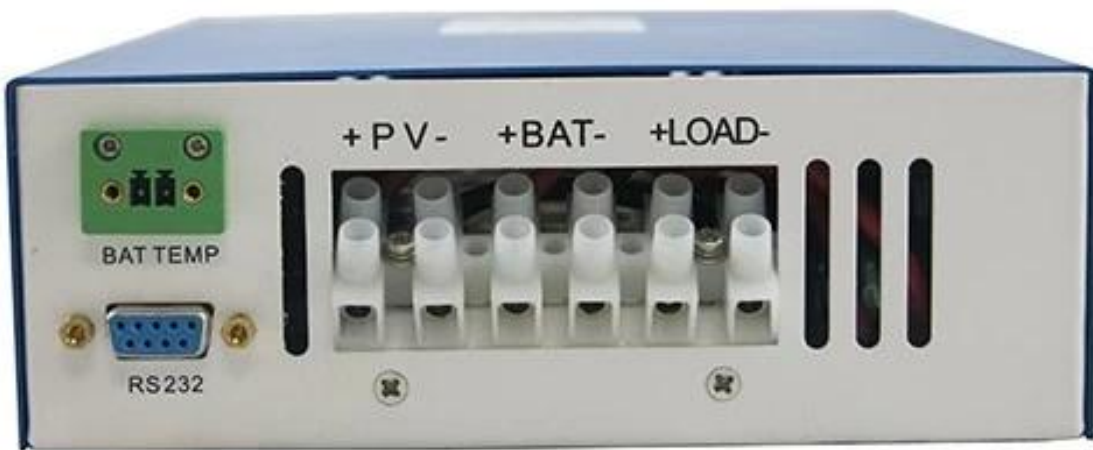

I-P-ESmart-Swries System

MPPT Solar Charge Controller

Adopting Advanced MPPT Technology
High Conversion Efficiency
Rs232 Port

CEFC®

HIGH-END QUALITY
SOLAR CHARGE CONTROLLER

CEFC®