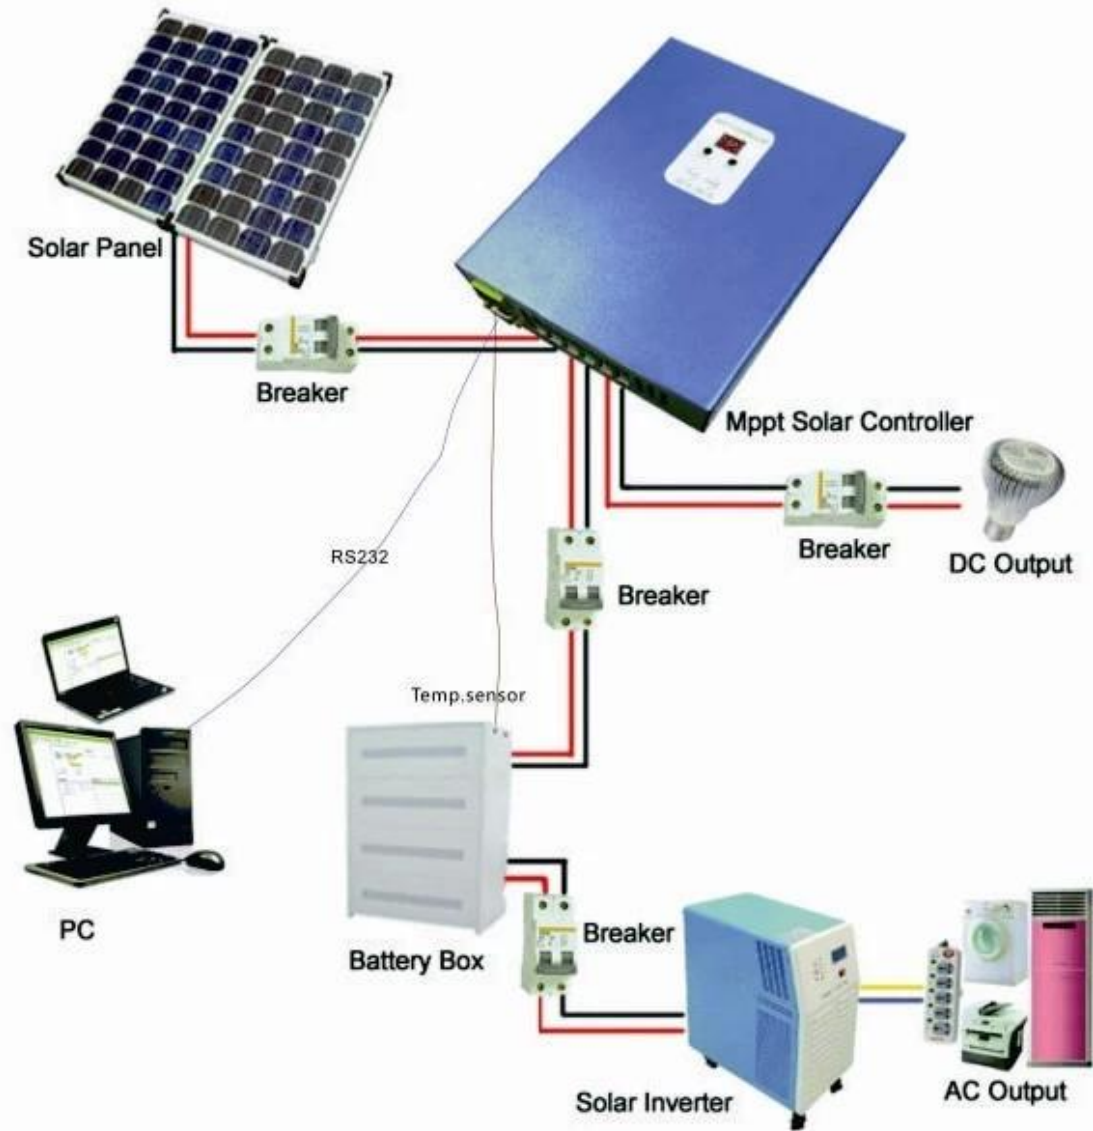

I-P-ESmart-Swries System

MPPT Solar Charge Controller

Adopting Advanced MPPT Technology
High Conversion Efficiency
Rs232 Port

CEFC®

HIGH-END QUALITY
SOLAR CHARGE CONTROLLER

CEFC®