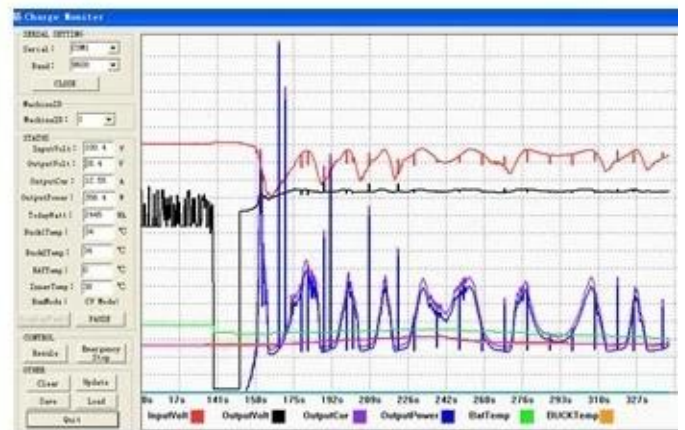

Model	2002/95 / EC
Dimensions (DxWxH) (mm)	270 * 185 * 90
N. (kg)	3
G. (kg)	3,6
RoHS	CE / RoHS / PSE / FCC
EMC	EN61000
IP	IP21
Humidity	0-90% RH
Temp. Range	0-3000
Temp. Range	-20°C + 40°C
Temp. Range	-40°C + 75°C
Pressure	70-106kPa

Blue

Green

Upper Computer

Package

XXXXXXXXXXXXXXXXXXXXXXXXXXXX

The interface of upper computer software working state

The interface of upper computer software parameter setting state

Upper computer software on/off interface and generating capacity record clean interface

The interface of test software working state

MPPT□□□

□□
[ISO2008](#)
[ISO2004](#)
[CE](#)
[FCC](#)
[ROHS](#)

□□