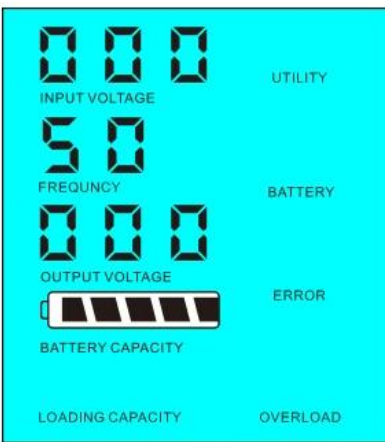

1.2 LCD 000 FREQUENCY AC 5 02.If 1-6W LCD 5 5 AC DC 0 LCD output

<5

> 5

2 UPS AC DC

2.1 AC 01

1

2 5ms DC AC

LCD

Figure 1

Figure 2

Specifications

		8000VA
Rated Power		6000W
Max Power		12000W
Input Voltage		96V / 192V
Dimensions (WxDxH)mm		420 * 260 * 605
Dimensions (WxDxH)mm		440 * 280 * 625
Weight (kg)		55
Net Weight (kg)		65
Features		
1		AC input
2		5-year warranty
3		DC input
AC		220V±3% 110V ± 3%
AC		3000±50Hz
AC		220V±3% 230V±3% 240V±3% 100V±3% 110V±3%
		0.5±0.5% 60Hz±50Hz
		AC 15A
		UPS
		LCD
		THD≤3
		> 120 1 > 130 10S