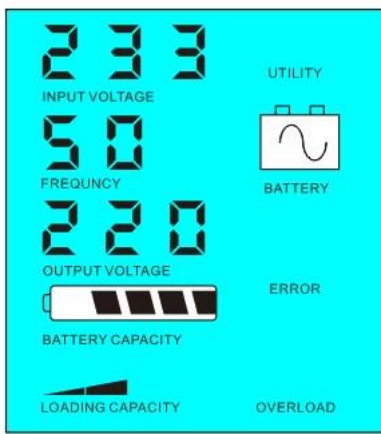

1.2 LCD 000 FREQUENCY AC 5 02.If 1-6W LCD 5 5 AC DC 0 LCD output

<5

> 5

2 UPS AC DC

2.1 AC 01

1

2 5ms DC AC

LCD

Figure 1

Figure 2

Specifications

		8000VA
Rated Power		6000W
Max Power		12000W
Input Voltage		96V / 192V
Dimensions (WxDxH)mm		420 * 260 * 605
Dimensions (WxDxH)mm		440 * 280 * 625
Weight (kg)		55
Net Weight (kg)		65
Features		
1		AC input
2		5-year warranty
3		DC input
AC		220V±3% 110V ± 3%
AC		3000±50Hz
AC		220V±3% 230V±3% 240V±3% 100V±3% 110V±3%
		0.5±0.5% 60Hz±50Hz
		AC 15A
		UPS
		LCD
		THD≤3
		> 120 1 > 130 10S