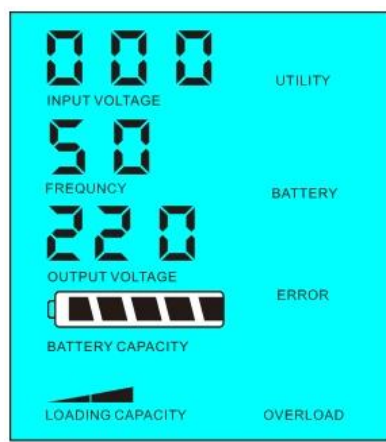

1.2 LCD 000 FREQUENCY AC 5 02.If 1-6W LCD 5 5 AC DC 0 LCD output

<5

> 5

2 UPS AC DC

2.1 AC 01

1

2 5ms DC AC

LCD

Figure 1

Figure 2

Specifications

		8000VA
Rated Power		6000W
Max Power		12000W
Input Voltage		96V / 192V
Dimensions (WxDxH)mm		420 * 260 * 605
Dimensions (WxDxH)mm		440 * 280 * 625
Weight (kg)		55
Net Weight (kg)		65
Features		
1		AC input
2		5-year warranty
3		DC input
AC		220V±3% 110V ± 3%
AC		3000±50Hz
AC		220V±3% 230V±3% 240V±3% 100V±3% 110V±3%
		0.5±0.5% 60Hz±50Hz
		AC 15A
		UPS
		LCD
		THD≤3
		> 120 1 > 130 10S