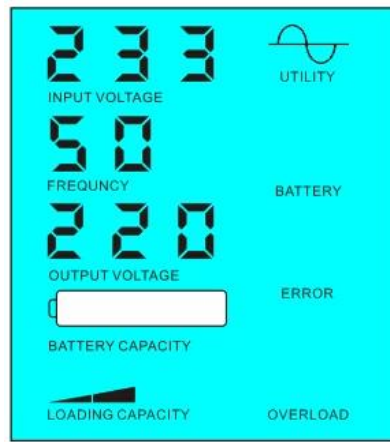

1.2 LCD 000 FREQUENCY AC 5 02.If 1-6W LCD 5 5 AC DC 0 LCD output

<5

> 5

2 UPS AC DC

2.1 AC 01

1

2 5ms DC AC

LCD

Figure 1

Figure 2

Specifications

		8000VA
Rated Power		6000W
Max Power		12000W
Input Voltage		96V / 192V
Dimensions (WxDxH)mm		420 * 260 * 605
Dimensions (WxDxH)mm		440 * 280 * 625
Weight (kg)		55
Net Weight (kg)		65
Features		
1		AC input
2		5-year warranty
3		DC input
AC		220V±3% 110V ± 3%
AC		3000±50Hz
AC		220V±3% 230V±3% 240V±3% 100V±3% 110V±3%
		0.5±0.5% 60Hz±50Hz
		AC 15A
		UPS
		LCD
		THD≤3
		> 120 1 > 130 10S