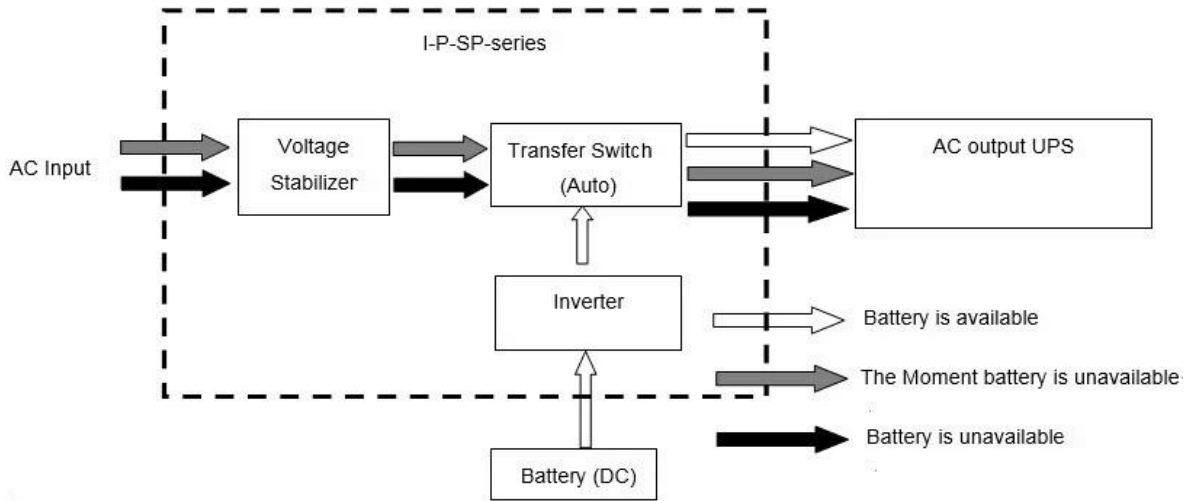

LCD

Specifications

		8000VA
Rated Power		6000W
Max Power		12000W
Input Voltage		96V / 192V
Dimensions (WxDxH)mm		420 * 260 * 605
Dimensions (WxDxH)mm		440 * 280 * 625
Weight (kg)		55
Net Weight (kg)		65
Features		
1		AC input
2		5-year warranty
3		DC input
AC		220V±3% 110V ± 3%
AC		3000±50Hz
AC		220V±3% 230V±3% 240V±3% 100V±3% 110V±3%
		0.5±0.5% 60Hz±50Hz
		AC 15A
		UPS
		LCD
		THD≤3
		> 120 1 > 130 10S