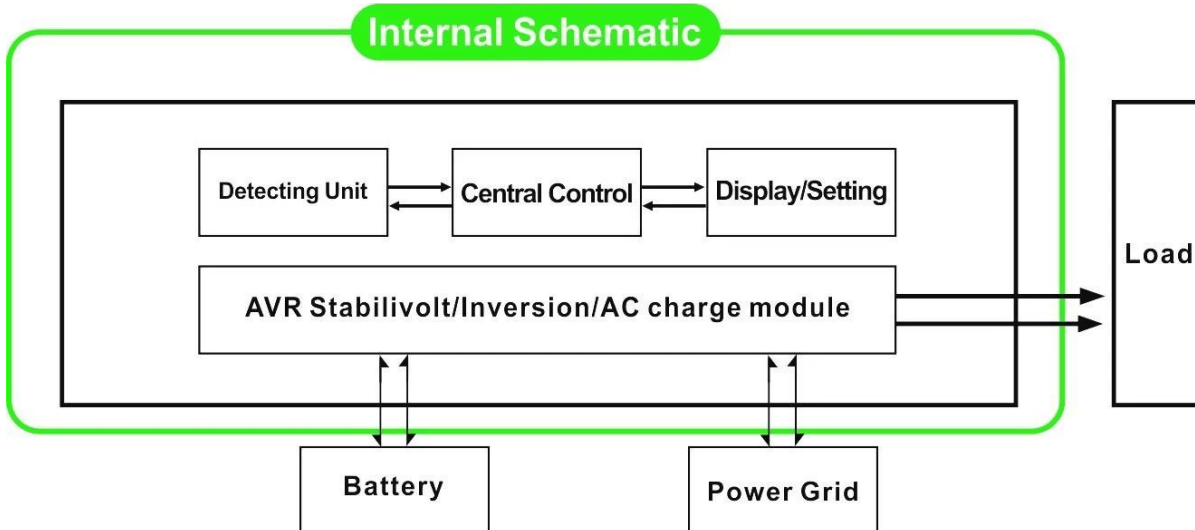

1.2 LCD 000 FREQUENCY AC 5 02.If 1-6W LCD 5 5 AC DC 0 LCD output

<5

> 5

2 UPS AC DC

2.1 AC 01

1

2 5ms DC AC

LCD

Figure 1

Figure 2

Specifications

		8000VA
Rated Power		6000W
Max Power		12000W
Input Voltage		96V / 192V
Dimensions (WxDxH)mm		420 * 260 * 605
Dimensions (WxDxH)mm		440 * 280 * 625
Weight (kg)		55
Net Weight (kg)		65
Features		
1		AC input
2		5-year warranty
3		DC input
AC		220V±3% 110V ± 3%
AC		3000±50Hz
AC		220V±3% 230V±3% 240V±3% 100V±3% 110V±3%
		0.5±0.5% 60Hz±50Hz
		AC 15A
		UPS
		LCD
		THD≤3
		> 120 1 > 130 10S