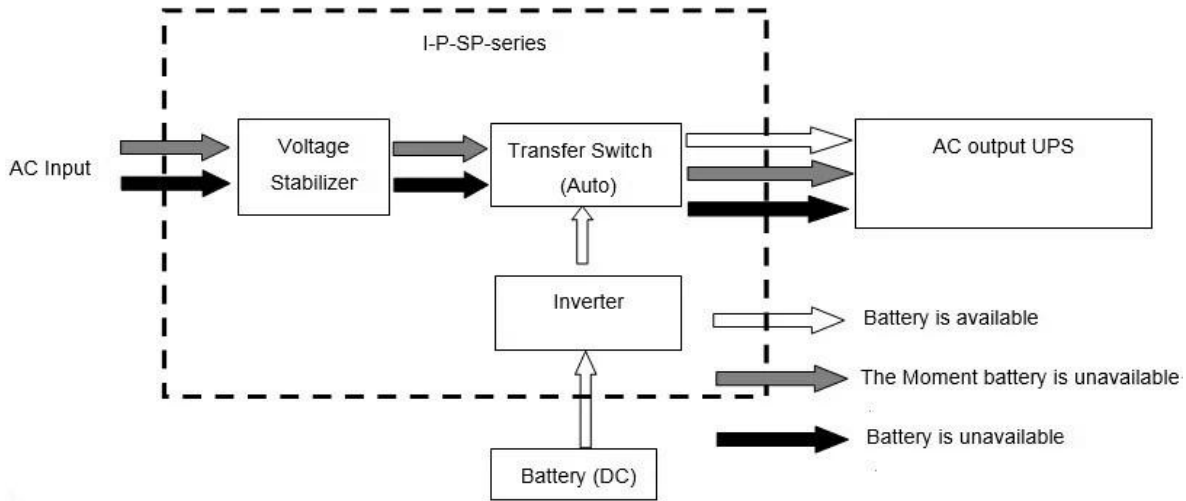

LCD

5000VA	
	3500W
	7000W
	48V / 96V / 192V
	420 * 260 * 605
	440 * 280 * 625
	31
	33
1	
2	
3	
AC	220V ± 3% 110V ± 3% ± 3% 60Hz ± 3% ± 50Hz
AC	220V ± 3% 230V ± 3% 240V ± 3% 100V ± 3% 110V ± 3% 0.5 ± 0.5% 60Hz ± 50Hz
	AC 15A
	LCD
	THD ≤ 3
	> 120 1 > 130 10S