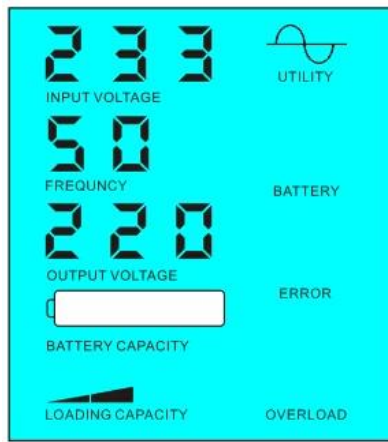

1.2 LCD 000 FREQUENCY AC 5 02.If 1-6W LCD 0 5S LCD output

< 5

> 5

2 UPS AC DC

2.1 AC 01

1

2 5ms DC AC

LCD

5000VA	
	3500W
	7000W
	48V / 96V / 192V
	420 * 260 * 605
	440 * 280 * 625
	31
	33
1	
2	
3	
AC	220V ± 3% 110V ± 3% ± 3% 60Hz ± 3% ± 50Hz
AC	220V ± 3% 230V ± 3% 240V ± 3% 100V ± 3% 110V ± 3% 0.5 ± 0.5% 60Hz ± 50Hz
	AC 15A
	LCD
	THD ≤ 3
	> 120 1 > 130 10S

Power	16W
Current	3A
Frequency	90-80Hz
Response Time	<5ms DC / DC AC AC
Operating Temp	-10°C to 50°C
Humidity	90% to 10%
Altitude	≤4000m

OEM ODM etc. Research 2014 5 5 2TH

中外运敦豪