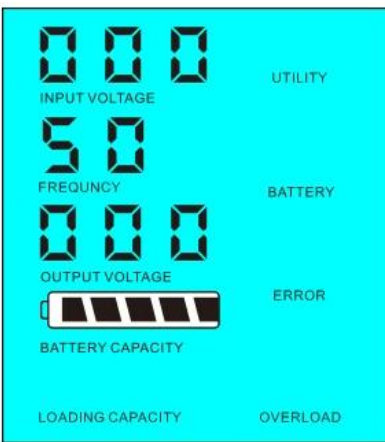

1.2 LCD 000 FREQUENCY AC 5 02.If 1-6W LCD 0 5S LCD output

< 5

> 5

2 UPS AC DC

2.1 AC 01

1

2 5ms DC AC

LCD

5000VA	
	3500W
	7000W
	48V / 96V / 192V
	420 * 260 * 605
	440 * 280 * 625
	31
	33
1	
2	
3	
AC	220V ± 3% 110V ± 3% ± 3% 60Hz ± 3% ± 50Hz
AC	220V ± 3% 230V ± 3% 240V ± 3% 100V ± 3% 110V ± 3% 0.5 ± 0.5% 60Hz ± 50Hz
	AC 15A
	LCD
	THD ≤ 3
	> 120 1 > 130 10S

Power	16W
Current	3A
Frequency	90-80Hz
Response Time	<5ms DC / DC AC AC
Operating Temp	-10°C to 50°C
Humidity	90% to 10%
Altitude	≤4000m

OEM ODM etc. Research 2014 5 5 2TH

中外运敦豪