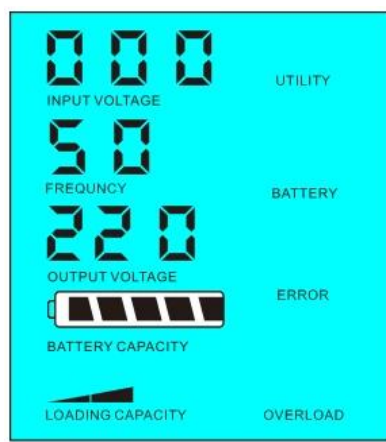

1.2 LCD 000 FREQUENCY AC 5 02.If 1-6W LCD 0 5S LCD output

< 5

> 5

2 UPS AC DC

2.1 AC 01

1

2 5ms DC AC

LCD

5000VA	
	3500W
	7000W
	48V / 96V / 192V
	420 * 260 * 605
	440 * 280 * 625
	31
	33
1	
2	
3	
AC	220V ± 3% 110V ± 3% ± 3% 60Hz ± 3% ± 50Hz
AC	220V ± 3% 230V ± 3% 240V ± 3% 100V ± 3% 110V ± 3% 0.5 ± 0.5% 60Hz ± 50Hz
	AC 15A
	LCD
	THD ≤ 3
	> 120 1 > 130 10S

Power	16W
Current	3A
Frequency	90-80Hz
Response Time	<5ms DC / DC AC AC
Operating Temp	-10°C to 50°C
Humidity	90% to 10%
Altitude	≤4000m

OEM ODM etc. Research 2014 5 5 2TH

中外运敦豪