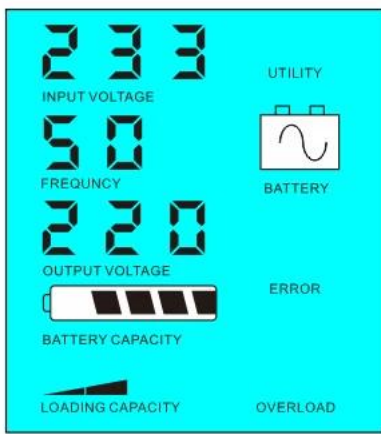

1.2 LCD 000 FREQUENCY AC 5 02.If 1-6W LCD 0 5S LCD output

< 5

> 5

2 UPS AC DC

2.1 AC 01

1

2 5ms DC AC

LCD

5000VA	
	3500W
	7000W
	48V / 96V / 192V
	420 * 260 * 605
	440 * 280 * 625
	31
	33
1	
2	
3	
AC	220V ± 3% 110V ± 3% ± 3% 60Hz ± 3% ± 50Hz
AC	220V ± 3% 230V ± 3% 240V ± 3% 100V ± 3% 110V ± 3% 0.5 ± 0.5% 60Hz ± 50Hz
	AC 15A
	LCD
	THD ≤ 3
	> 120 1 > 130 10S

Power	16W
Current	3A
Frequency	90-80Hz
Response Time	<5ms DC / DC AC AC
Operating Temp	-10°C to 50°C
Humidity	90% to 10%
Altitude	≤4000m

OEM ODM etc. Research 2014 5 5 2TH

中外运敦豪