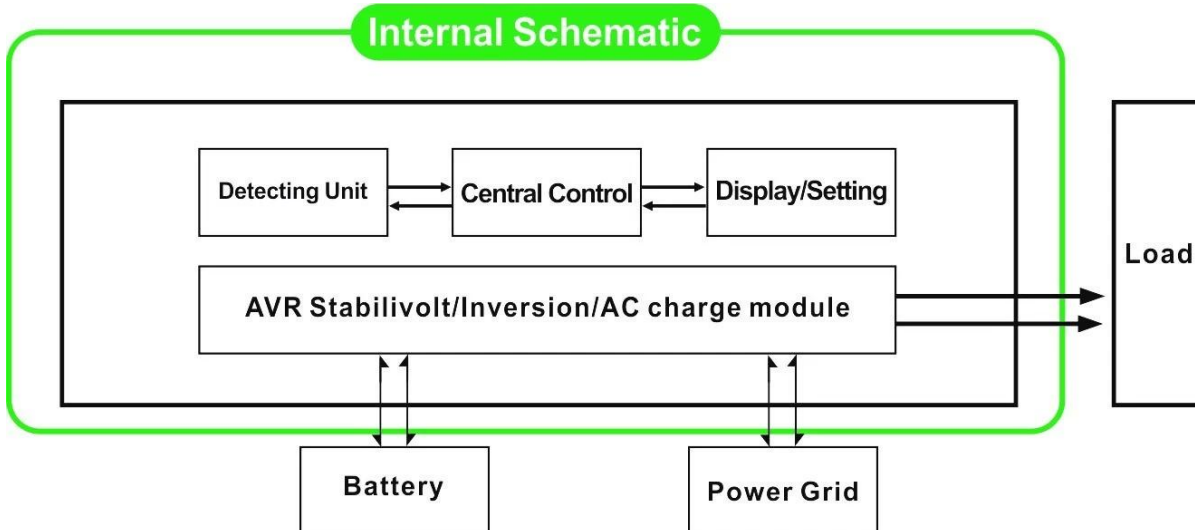

1.2 LCD 000 FREQUENCY AC 5 02.If 1-6W LCD 0 5S LCD output

< 5

> 5

2 UPS AC DC

2.1 AC 01

1

2 5ms DC AC

LCD

5000VA	
	3500W
	7000W
	48V / 96V / 192V
	420 * 260 * 605
	440 * 280 * 625
	31
	33
1	
2	
3	
AC	220V ± 3% 110V ± 3% ± 3% 60Hz ± 3% ± 50Hz
AC	220V ± 3% 230V ± 3% 240V ± 3% 100V ± 3% 110V ± 3% 0.5 ± 0.5% 60Hz ± 50Hz
	AC 15A
	LCD
	THD ≤ 3
	> 120 1 > 130 10S

Power	16W
Current	3A
Frequency	90-80Hz
Response Time	<5ms DC / DC AC AC
Operating Temp	-10°C to 50°C
Humidity	90% to 10%
Altitude	≤4000m

OEM ODM etc. Research 2014 5 5 2TH

中外运敦豪