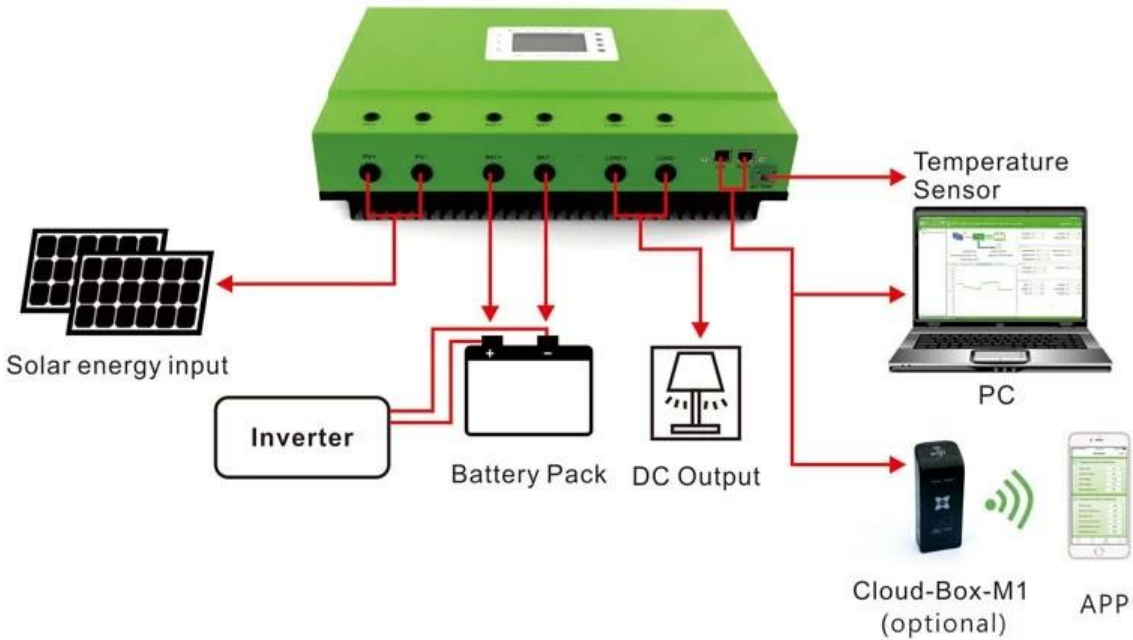

XXXXXXXXXXXXXXXXXXXXXXXXXXXXXXXXXXXX

XXXXXX