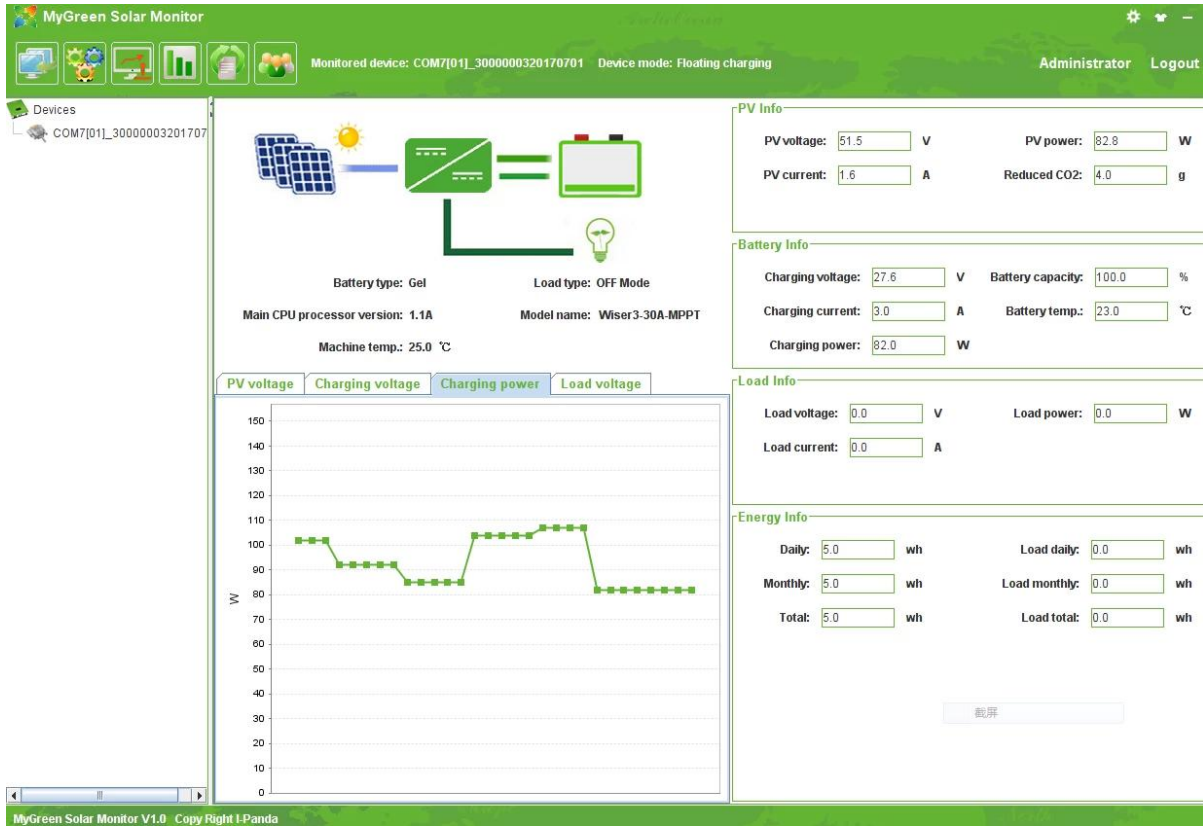

MPPT

MPPT MPPT PV RS232 / LAN

MPPT

- MPPT $\geq 99.5\%$ MPPT 98
- 3
- 4 ON / OFF PV PV +
-
- 3 Seal \ Gel \ Flooded
- PV
7. Mupport
- LCD
- RS485 APP
10. Support PC WiFi
- CE RoHS FCC
- 12.3 3 10

MPPT

MPPT		48BL-100A
MPPT	MPPT	MPPT
	MPPT	$\geq 99.5\%$
	MPPT	0.5W~1.2W
	MPPT	
	MPPT	
MPPT	PV VOC	DC150V
		+ 3V
		+ 2V
		DC150V
	12V	1300W
24V	2600W	

MPPT

XXXXXXXXXXXXXXXXXXXXXXXXXXXXXXXXXXXX

XXXXXX

XXXXX