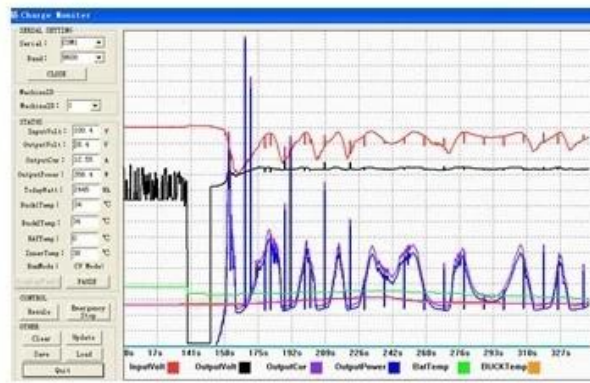

The interface of upper computer software working state

The interface of upper computer software parameter setting state

Upper computer software on/off interface and generating capacity record clean interface

The interface of test software working state

MPPT

5.1 OEM ODM