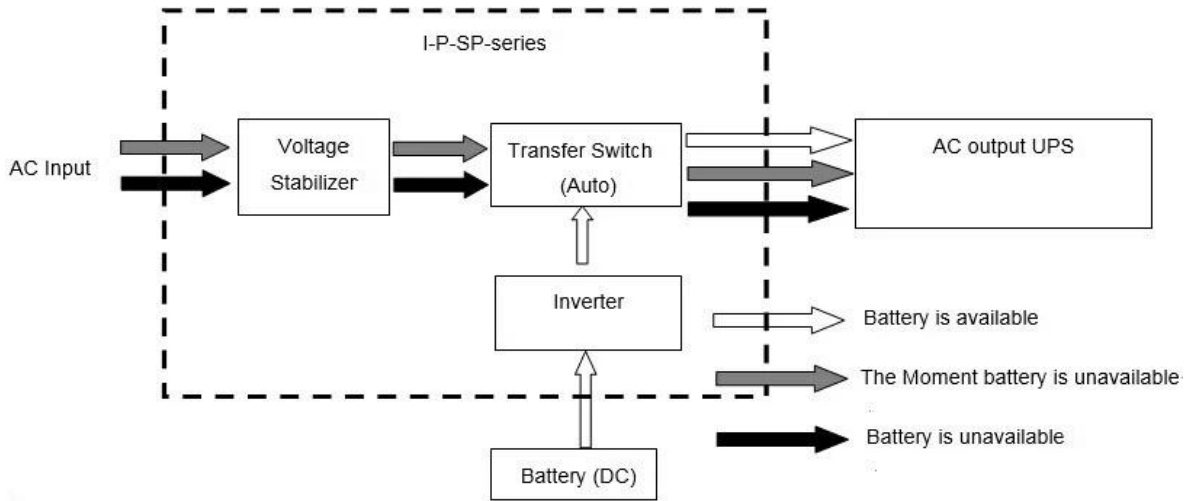

LCD

2.2 DC UPS LCD 03

1

2

3

LCD

Figure 1: LCD display (Utility power)

Figure 2: LCD display (Battery power)

Specifications

Model		5000VA
Rated Power		3500W
Max. Power		7000W
Input Voltage (DC)		48V / 96V / 192V
Input Size (WxDxH) (mm)		420 * 260 * 605
Output Size (WxDxH) (mm)		440 * 280 * 625
Weight		31
Height		33
<b>Performance</b>		
Mode	1	AC
Mode	2	5
Mode	3	DC
AC Input	220V	±35V ±110V + 35V ±
AC Input	3	60Hz ±3 ±50Hz
AC Input	220V ±3	230V ±3 240V ±3 100V ±3 110V ±3
AC Input	0.5 ±0.5	60Hz ±50Hz
AC Output	0	15A
Efficiency		
Display		LCD
THD		THD ≤ 3
Response Time		> 120ms > 130ms 10ms