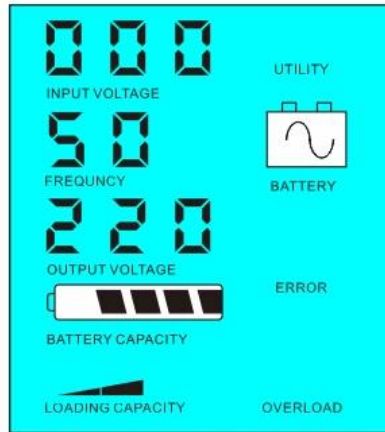

1.2 LCD 000 FREQUENCY 50 AC 220 5 02. If 1-6W LCD 0 5 LCD output

< 5

> 5

2 UPS AC DC

2.1 AC LCD 01

1

2 5ms

00003

LCD

2.2 DC UPS LCD 03

1

2

3

LCD

Figure 1: LCD display (Utility power)

Figure 2: LCD display (Battery power)

Specifications

Model		5000VA
Rated Power		3500W
Max. Power		7000W
Input Voltage (DC)		48V / 96V / 192V
Input Size (WxDxH) (mm)		420 * 260 * 605
Output Size (WxDxH) (mm)		440 * 280 * 625
Weight		31
Height		33
<b>Performance</b>		
Mode	1	AC
Mode	2	5
Mode	3	DC
AC Input	220V	±35V ±110V + 35V ±
AC Input	3	60Hz ±3 ±50Hz
AC Input	220V ±3	230V ±3 240V ±3 100V ±3 110V ±3
AC Input	0.5 ±0.5	60Hz ±50Hz
AC Output	0	15A
Efficiency		
Display		LCD
THD		THD ≤ 3
Response Time		> 120ms > 130ms 10ms