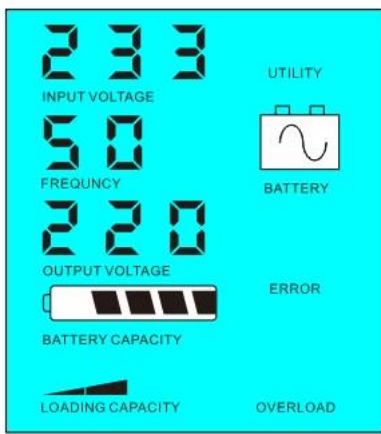

LCD

2.2 DC UPS LCD 03

1

2

3

LCD

Figure 1: LCD display (Utility power)

Figure 2: LCD display (Battery power)

Specifications

Model		5000VA
Rated Power		3500W
Max. Power		7000W
Input Voltage (DC)		48V / 96V / 192V
Input Size (WxDxH) (mm)		420 * 260 * 605
Output Size (WxDxH) (mm)		440 * 280 * 625
Weight		31
Height		33
<b>Performance</b>		
Mode	1	AC
Mode	2	5
Mode	3	DC
AC Input	220V	±35V ±110V + 35V ±
AC Input	3	60Hz ±3 ±50Hz
AC Input	220V ±3	230V ±3 240V ±3 100V ±3 110V ±3
AC Input	0.5 ±0.5	60Hz ±50Hz
AC Output	0	15A
Efficiency		
Display		LCD
THD		THD ≤ 3
Response Time		> 120ms > 130ms 10ms