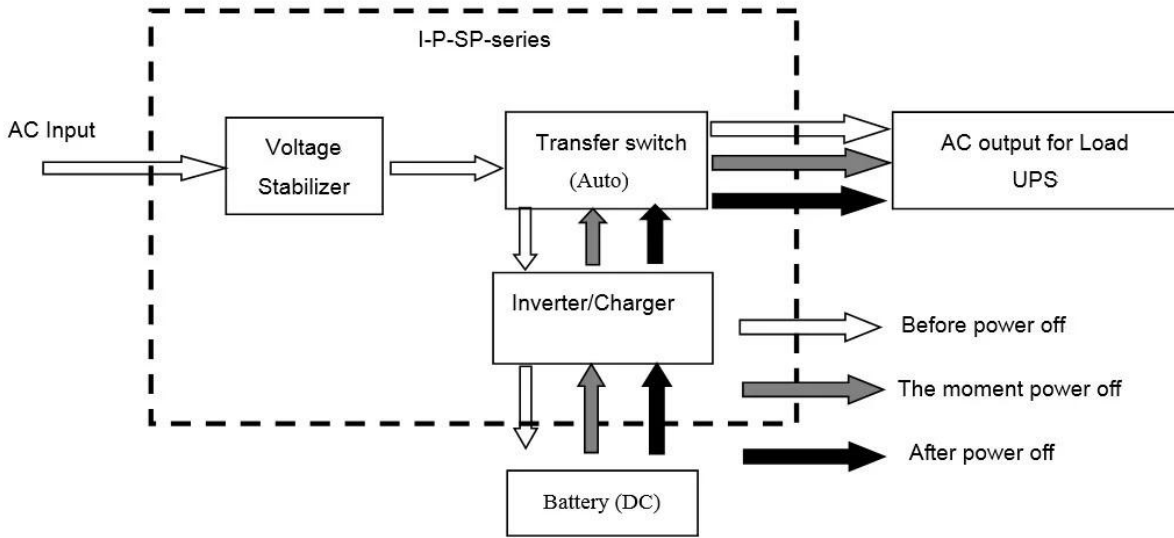

LCD

2.2 DC UPS LCD 03

1

2

3

LCD

Figure 1: LCD display (Utility power)

Figure 2: LCD display (Battery power)

Specifications

Model		5000VA
Rated Power		3500W
Max. Power		7000W
Input Voltage (DC)		48V / 96V / 192V
Input Size (WxDxH) (mm)		420 * 260 * 605
Output Size (WxDxH) (mm)		440 * 280 * 625
Weight		31
Height		33
<b>Performance</b>		
Mode	1	AC
Mode	2	5
Mode	3	DC
AC Input	220V	±35V ±110V + 35V ±
AC Input	3	60Hz ±3 ±50Hz
AC Input	220V ±3	230V ±3 240V ±3 100V ±3 110V ±3
AC Input	0.5 ±0.5	60Hz ±50Hz
AC Output	0	15A
Efficiency		
Display		LCD
THD		THD ≤ 3
Response Time		> 120ms > 130ms 10ms