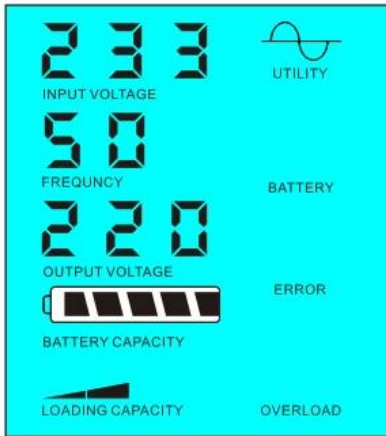

1.2 LCD 000 FREQUENCY 50 AC 220 5 02. If 1-6W LCD 0 5 LCD output

< 5

> 5

2 UPS AC DC

2.1 AC LCD 01

1

2 5ms

00003

LCD

2.2 DC UPS LCD 03

1

2

3

LCD

Figure 1: LCD display (Utility power)

Figure 2: LCD display (Battery power)

Specifications

Model		5000VA
Rated Power		3500W
Max. Power		7000W
Input Voltage (DC)		48V / 96V / 192V
Input Size (WxDxH) (mm)		420 * 260 * 605
Output Size (WxDxH) (mm)		440 * 280 * 625
Weight		31
Height		33
<b>Performance</b>		
Mode	1	AC
Mode	2	5
Mode	3	DC
AC Input	220V	±35V ±110V + 35V ±
AC Input	3	60Hz ±3 ±50Hz
AC Input	220V ±3	230V ±3 240V ±3 100V ±3 110V ±3
AC Input	0.5 ±0.5	60Hz ±50Hz
AC Output	0	15A
Efficiency		
Display		LCD
THD		THD ≤ 3
Response Time		> 120ms > 130ms 10ms