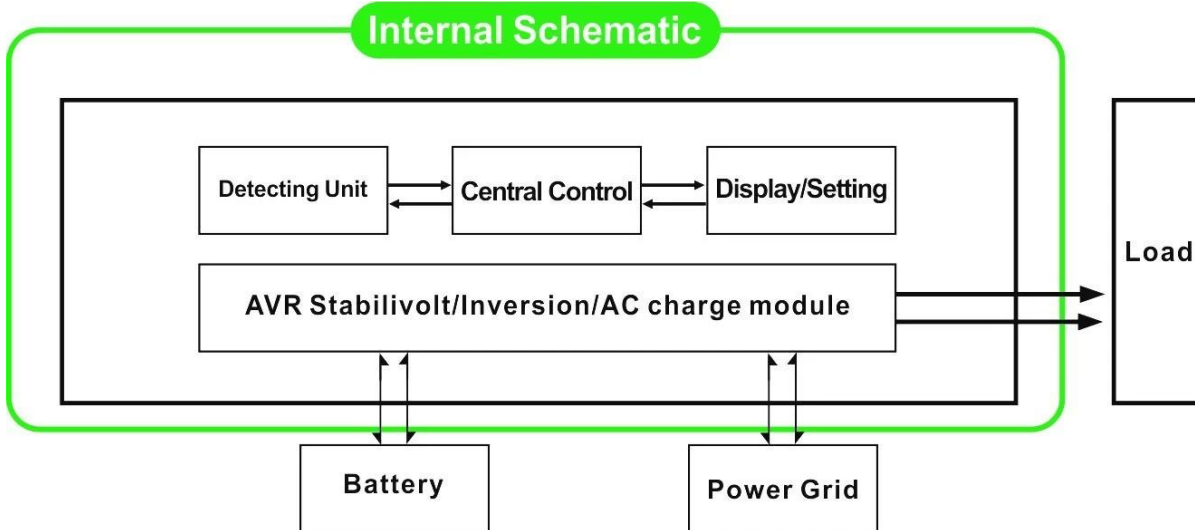

< 5

> 5

2 UPS AC DC