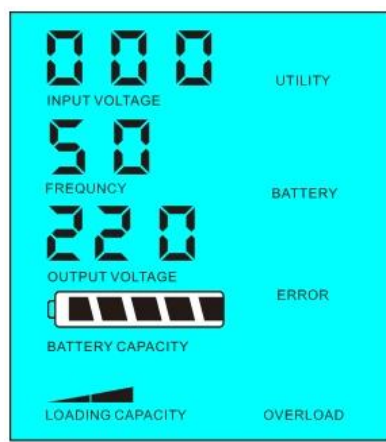

1.2 LCD 000 FREQUENCY 50 AC 220 5 02. If 1-6W LCD 0 5 LCD output

< 5

> 5

2 UPS AC DC

2.1 AC LCD 01

1

2 5ms

00003

LCD

2.2 DC UPS LCD 03

1

2

3

LCD

Figure 1: LCD display (Utility power)

Figure 2: LCD display (Battery power)

Specifications

Model		5000VA
Rated Power		3500W
Max. Power		7000W
Input Voltage (DC)		48V / 96V / 192V
Input Size (WxDxH) (mm)		420 * 260 * 605
Output Size (WxDxH) (mm)		440 * 280 * 625
Weight		31
Height		33
<b>Performance</b>		
Mode	1	AC
Mode	2	5
Mode	3	DC
AC Input	220V	±35V ±110V + 35V ±
AC Input	3	60Hz ±3 ±50Hz
AC Input	220V ±3	230V ±3 240V ±3 100V ±3 110V ±3
AC Input	0.5 ±0.5	60Hz ±50Hz
AC Output	0	15A
Efficiency		
Display		LCD
THD		THD ≤ 3
Response Time		> 120ms > 130ms 10ms