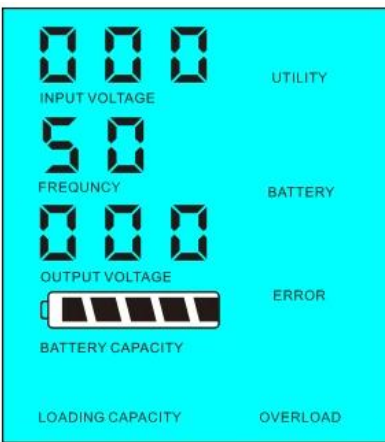

1.2 LCD 000 FREQUENCY 50 AC 220 5 02. If 1-6W LCD 0 5 LCD output

< 5

> 5

2 UPS AC DC

2.1 AC LCD 01

1

2 5ms

00003

LCD

2.2 DC UPS LCD 03

1

2

3

LCD

Figure 1: LCD display (Utility power)

Figure 2: LCD display (Battery power)

Specifications

Model		5000VA
Rated Power		3500W
Max. Power		7000W
Input Voltage (DC)		48V / 96V / 192V
Input Size (WxDxH) (mm)		420 * 260 * 605
Output Size (WxDxH) (mm)		440 * 280 * 625
Weight		31
Height		33
<b>Performance</b>		
Mode	1	AC
Mode	2	5
Mode	3	DC
AC Input	220V	±35V ±110V + 35V ±
AC Input	3	60Hz ±3 ±50Hz
AC Input	220V ±3	230V ±3 240V ±3 100V ±3 110V ±3
AC Input	0.5 ±0.5	60Hz ±50Hz
AC Output	0	15A
Efficiency		
Display		LCD
THD		THD ≤ 3
Response Time		> 120ms > 130ms 10ms