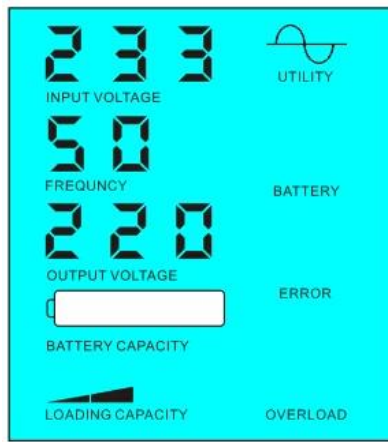

LCD

2.2 DC UPS LCD 03

1

2

3

LCD

Figure 1: LCD display (Utility power)

Figure 2: LCD display (Battery power)

Specifications

Model		5000VA
Rated Power		3500W
Max. Power		7000W
Input Voltage (DC)		48V / 96V / 192V
Input Size (WxDxH) (mm)		420 * 260 * 605
Output Size (WxDxH) (mm)		440 * 280 * 625
Weight		31
Height		33
<b>Performance</b>		
Mode	1	AC
Mode	2	5
Mode	3	DC
AC Input	220V	±35V ±110V + 35V ±
AC Input	3	60Hz ±3 ±50Hz
AC Input	220V ±3	230V ±3 240V ±3 100V ±3 110V ±3
AC Input	0.5 ±0.5	60Hz ±50Hz
AC Output	0	15A
Efficiency		
Display		LCD
THD		THD ≤ 3
Response Time		> 120ms > 130ms 10ms