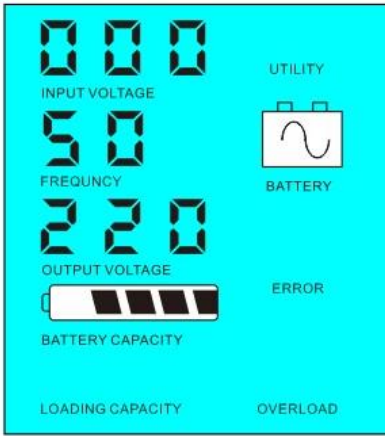

DC / AC AVR AC UPS

- 1
- 2 CPU
- 3 LCD
- 4 AVR UPS
- 5
- 6
- 7 5
- 8
- 9 CE / EMC / LVD / RoHS
- 10

1 DC AC normal

1.1 LCD FREQUENCY 01. LCD

1.2 LCD FREQUENCY 02. 5 1-6W LCD 0. 5 DC AC 5s output

<5

>5

2 UPS AC DC

2.1 Utility Utility AC first LCD FREQUENCY 01.

1

2 DC AC 5ms

3

LCD

		2000VA
		1500W
		3000W
	DC	24V / 48V / 96V
	WxDxH mm	350 * 220 * 460
	WxDxH mm	370 * 240 * 480
		20
	kg	22
	1	Utility First AC first
	2	DC first AC first 5
	3	DC first UPS
		220V±35V 110V + 35V
		50Hz±3% 60Hz±3%
		220V±3% 230V±3% 240V±3% 100V±3% 110V±3%
		50Hz±0.5% 60Hz±0.5%
		0~15A
		THD≤3
		> 120ms > 130ms
		1~6W
		1~3A