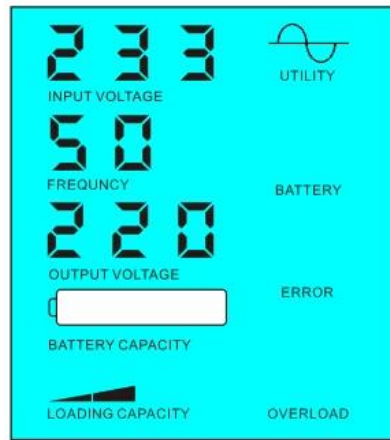

DC / AC AVR AC UPS

- 1
- 2 CPU
- 3 LCD
- 4 AVR UPS
- 5
- 6
- 7 5
- 8
- 9 CE / EMC / LVD / RoHS
- 10

1 DC AC normal

1.1 LCD FREQUENCY 01. LCD

1.2 LCD FREQUENCY 02. 5 1-6W LCD 0. 5 DC AC 5s output

<5

>5

2 UPS AC DC

2.1 Utility Utility AC first LCD FREQUENCY 01.

1

2 DC AC 5ms

3

LCD

		2000VA
		1500W
		3000W
	DC	24V / 48V / 96V
	WxDxH mm	350 * 220 * 460
	WxDxH mm	370 * 240 * 480
		20
	kg	22
	1	Utility First AC first
	2	DC first AC first 5
	3	DC first UPS
		220V±35V 110V + 35V
		50Hz±3% 60Hz±3%
		220V±3% 230V±3% 240V±3% 100V±3% 110V±3%
		50Hz±0.5% 60Hz±0.5%
		0~15A
		THD≤3
		> 120ms > 130ms
		1~6W
		1~3A