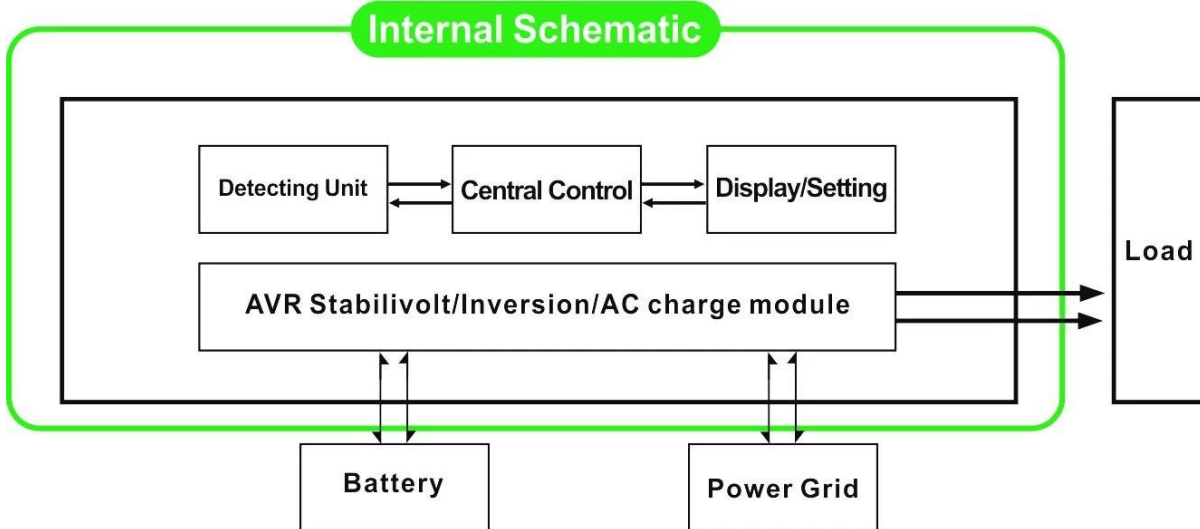

DC / AC AVR AC UPS

- 1
- 2 CPU
- 3 LCD
- 4 AVR UPS
- 5
- 6
- 7 5
- 8
- 9 CE / EMC / LVD / RoHS
- 10

1 DC AC normal

1.1 LCD FREQUENCY 01. LCD

1.2 LCD FREQUENCY 02. 5 1-6W LCD 0. 5 DC AC 5s output

<5

>5

2 UPS AC DC

2.1 Utility Utility AC first LCD FREQUENCY 01.

1

2 DC AC 5ms

3

LCD

		2000VA
		1500W
		3000W
	DC	24V / 48V / 96V
	WxDxH mm	350 * 220 * 460
	WxDxH mm	370 * 240 * 480
		20
	kg	22
	1	Utility First AC first
	2	DC first AC first 5
	3	DC first UPS
		220V±35V 110V + 35V
		50Hz±3% 60Hz±3%
		220V±3% 230V±3% 240V±3% 100V±3% 110V±3%
		50Hz±0.5% 60Hz±0.5%
		0~15A
		THD≤3
		> 120ms > 130ms
		1~6W
		1~3A