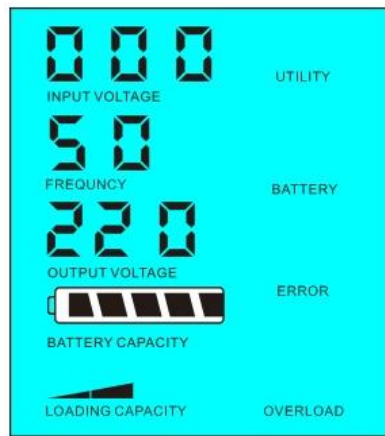

DC / AC AVR AC UPS

- 1
- 2 CPU
- 3 LCD
- 4 AVR UPS
- 5
- 6
- 7 5
- 8
- 9 CE / EMC / LVD / RoHS
- 10

1 DC AC normal

1.1 LCD FREQUENCY 01. LCD

1.2 LCD FREQUENCY 02. 5 1-6W LCD 0. 5 DC AC 5s output

<5

>5

2 UPS AC DC

2.1 Utility Utility AC first LCD FREQUENCY 01.

1

2 DC AC 5ms

3

LCD

		2000VA
		1500W
		3000W
	DC	24V / 48V / 96V
	WxDxH mm	350 * 220 * 460
	WxDxH mm	370 * 240 * 480
		20
	kg	22
	1	Utility First AC first
	2	DC first AC first 5
	3	DC first UPS
		220V±35V 110V + 35V
		50Hz±3% 60Hz±3%
		220V±3% 230V±3% 240V±3% 100V±3% 110V±3%
		50Hz±0.5% 60Hz±0.5%
		0~15A
		THD≤3
		> 120ms > 130ms
		1~6W
		1~3A