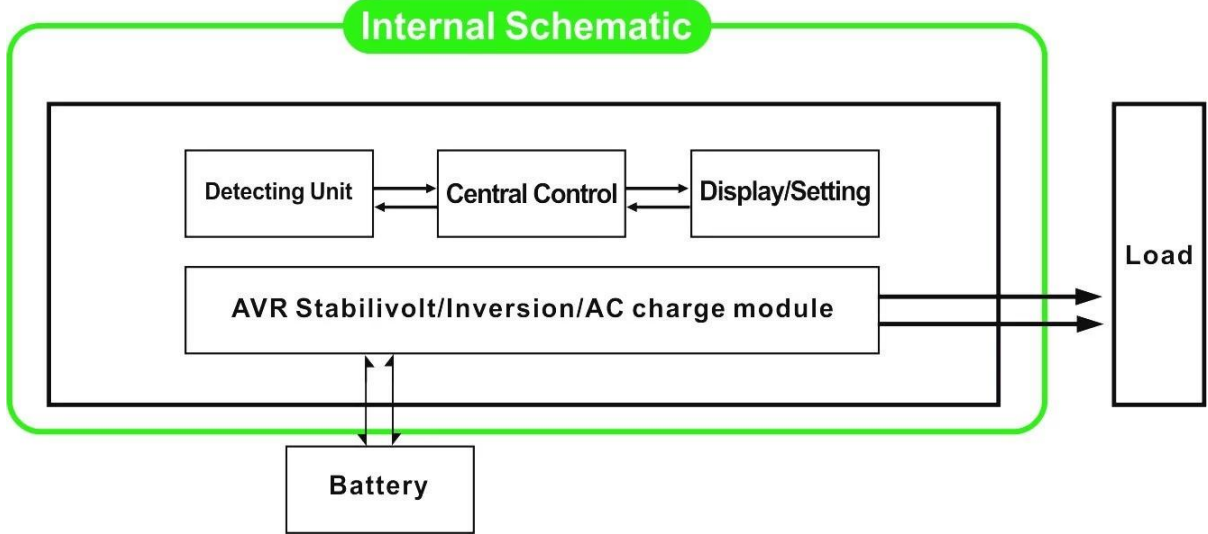

DC / AC AVR AC UPS

- 1
- 2 CPU
- 3 LCD
- 4 AVR UPS
- 5
- 6
- 7 5
- 8
- 9 CE / EMC / LVD / RoHS
- 10

1 DC AC normal

1.1 LCD FREQUENCY 01. LCD

1.2 LCD FREQUENCY 02. 5 1-6W LCD 0. 5 DC AC 5s output

<5

>5

2 UPS AC DC

2.1 Utility Utility AC first LCD FREQUENCY 01.

1

2 DC AC 5ms

3

LCD

		2000VA
		1500W
		3000W
	DC	24V / 48V / 96V
	WxDxH mm	350 * 220 * 460
	WxDxH mm	370 * 240 * 480
		20
	kg	22
	1	Utility First AC first
	2	DC first AC first 5
	3	DC first UPS
		220V±35V 110V + 35V
		50Hz±3% 60Hz±3%
		220V±3% 230V±3% 240V±3% 100V±3% 110V±3%
		50Hz±0.5% 60Hz±0.5%
		0~15A
		THD≤3
		> 120ms > 130ms
		1~6W
		1~3A