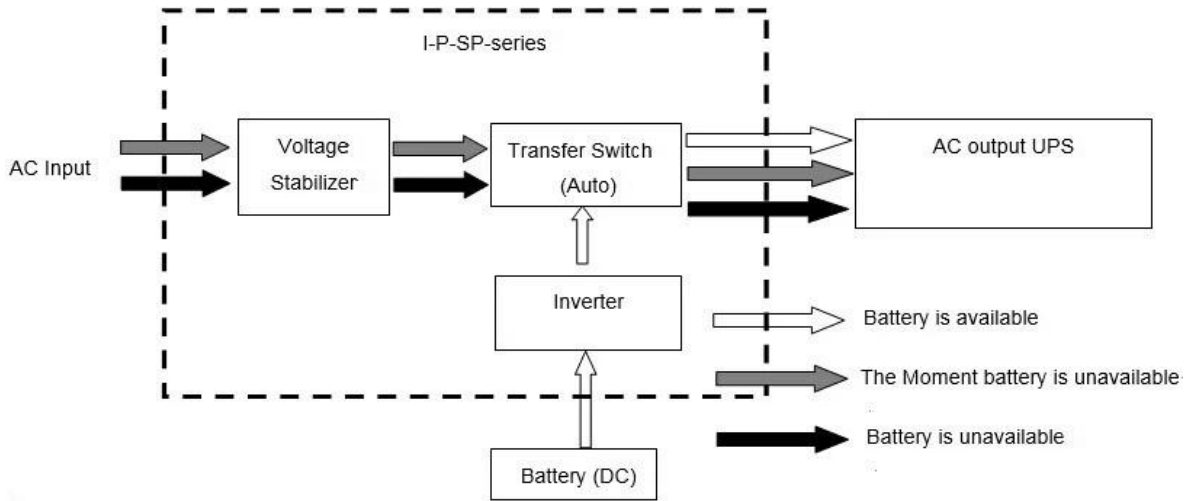

DC / AC AVR AC UPS

- 1
- 2 CPU
- 3 LCD
- 4 AVR UPS
- 5
- 6
- 7 5
- 8
- 9 CE / EMC / LVD / RoHS
- 10

1 DC AC normal

1.1 LCD FREQUENCY 01. LCD

1.2 LCD FREQUENCY 02. 5 1-6W LCD 0. 5 DC AC 5s output

<5

>5

2 UPS AC DC

2.1 Utility Utility AC first LCD FREQUENCY 01.

1

2 DC AC 5ms

3

LCD

		2000VA
		1500W
		3000W
	DC	24V / 48V / 96V
	WxDxH mm	350 * 220 * 460
	WxDxH mm	370 * 240 * 480
		20
	kg	22
	1	Utility First AC first
	2	DC first AC first 5
	3	DC first UPS
		220V±35V 110V + 35V
		50Hz±3% 60Hz±3%
		220V±3% 230V±3% 240V±3% 100V±3% 110V±3%
		50Hz±0.5% 60Hz±0.5%
		0~15A
		THD≤3
		> 120ms > 130ms
		1~6W
		1~3A