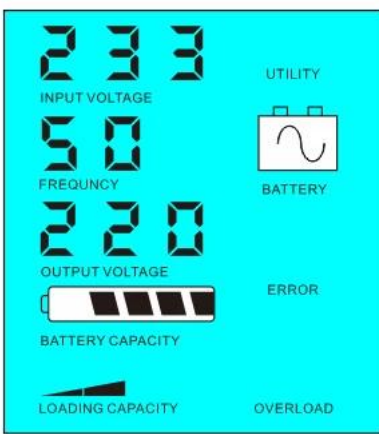

DC / AC AVR AC UPS

- 1
- 2 CPU
- 3 LCD
- 4 AVR UPS
- 5
- 6
- 7 5
- 8
- 9 CE / EMC / LVD / RoHS
- 10

1 DC AC normal

1.1 LCD FREQUENCY 01. LCD

1.2 LCD FREQUENCY 02. 5 1-6W LCD 0. 5 DC AC 5s output

<5

>5

2 UPS AC DC

2.1 Utility Utility AC first LCD FREQUENCY 01.

1

2 DC AC 5ms

3

LCD

		2000VA
		1500W
		3000W
	DC	24V / 48V / 96V
	WxDxH mm	350 * 220 * 460
	WxDxH mm	370 * 240 * 480
		20
	kg	22
	1	Utility First AC first
	2	DC first AC first 5
	3	DC first UPS
		220V±35V 110V + 35V
		50Hz±3% 60Hz±3%
		220V±3% 230V±3% 240V±3% 100V±3% 110V±3%
		50Hz±0.5% 60Hz±0.5%
		0~15A
		THD≤3
		> 120ms > 130ms
		1~6W
		1~3A