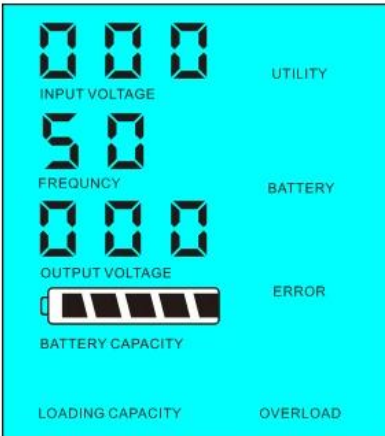

DC / AC AVR AC UPS

- 1
- 2 CPU
- 3 LCD
- 4 AVR UPS
- 5
- 6
- 7 5
- 8
- 9 CE / EMC / LVD / RoHS
- 10

1 DC AC normal

1.1 LCD FREQUENCY 01. LCD

1.2 LCD FREQUENCY 02. 5 1-6W LCD 0. 5 DC AC 5s output

<5

>5

2 UPS AC DC

2.1 Utility Utility AC first LCD FREQUENCY 01.

1

2 DC AC 5ms

3

LCD

		2000VA
		1500W
		3000W
	DC	24V / 48V / 96V
	WxDxH mm	350 * 220 * 460
	WxDxH mm	370 * 240 * 480
		20
	kg	22
	1	Utility First AC first
	2	DC first AC first 5
	3	DC first UPS
		220V±35V 110V + 35V
		50Hz±3% 60Hz±3%
		220V±3% 230V±3% 240V±3% 100V±3% 110V±3%
		50Hz±0.5% 60Hz±0.5%
		0~15A
		THD≤3
		> 120ms > 130ms
		1~6W
		1~3A