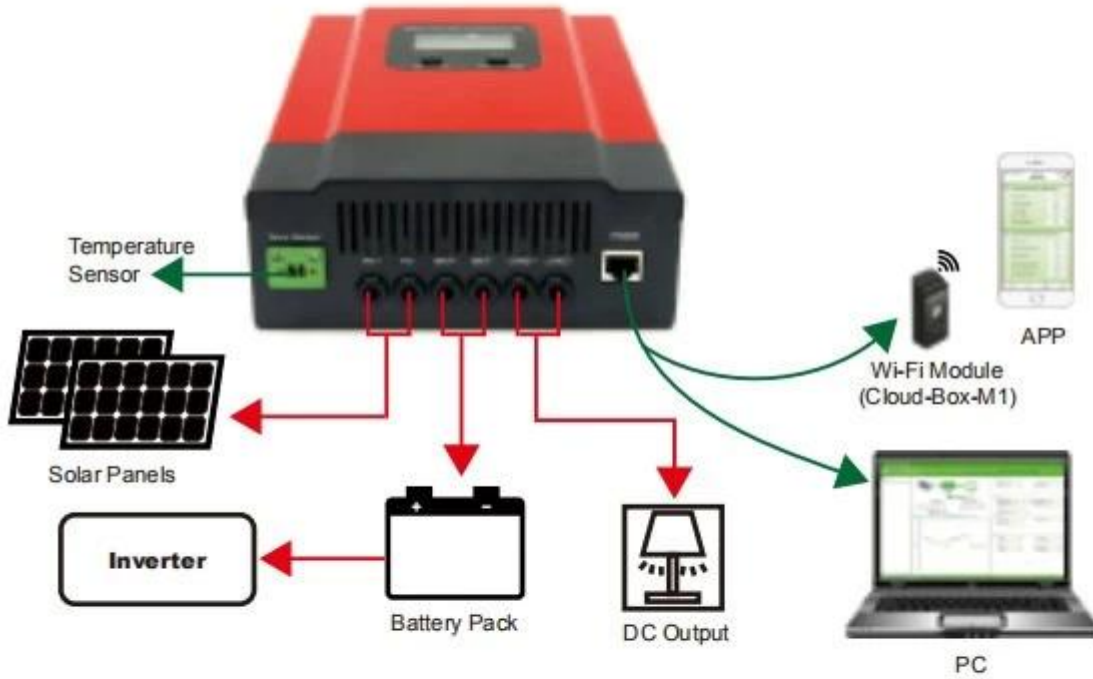

PV Voc 150V
12/24/36/48V Auto
780W/12V | 1560W/24V
2340W/36V | 3120W/48V

MPPT Controller eSmart-60A