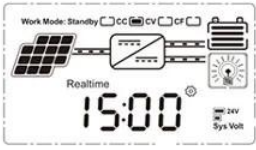

eSmart3 eSmart1 eSmart2 mppt eSmart mppt

MPPT Solar Controller
12V24V36V48 50A-60A

MPPT Solar Controller 12V24V36V48 50A-60A

□□

1. MPPT MPPT ≥ 99.5
- 2.
3. PV PV +
- 4.
- 5.
6. PV Mat
- 7.
8. RS485
9. PC WiFi APP
10. CE RoHS FCC
11. 2 10

MPPT

On	Mean "ON"	FLD	Mean "FLD"
OFF	Mean "OFF"	GEL	Mean "GEL"
USER	Mean "USER"	SEL	Mean "SEL"

LOAD

LOAD