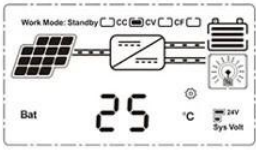

eSmart3 eSmart1 eSmart2 mppt eSmart mppt

MPPT Solar Controller
12V24V36V48 50A-60A

MPPT Solar Controller 12V24V36V48 50A-60A

□□

1. MPPT MPPT ≥ 99.5
- 2.
3. PV PV +
- 4.
- 5.
6. PV Mat
- 7.
8. RS485
9. PC WiFi APP
10. CE RoHS FCC
11. 2 10

MPPT

On	Mean "ON"	FLD	Mean "FLD"
OFF	Mean "OFF"	GEL	Mean "GEL"
USER	Mean "USER"	SEL	Mean "SEL"

LOAD

LOAD