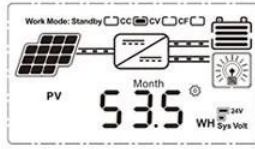

eSmart3 eSmart1 eSmart2 mppt eSmart mppt

MPPT Solar Controller
12V24V36V48 50A-60A

MPPT Solar Controller 12V24V36V48 50A-60A

□□

1. MPPT MPPT ≥ 99.5
- 2.
3. PV PV +
- 4.
- 5.
6. PV Mat
- 7.
8. RS485
9. PC WiFi APP
10. CE RoHS FCC
11. 2 10

MPPT

On	Mean "ON"	FLD	Mean "FLD"
OFF	Mean "OFF"	GEL	Mean "GEL"
USER	Mean "USER"	SEL	Mean "SEL"

LOAD

LOAD