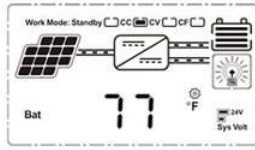

eSmart3 eSmart1 eSmart2 mppt eSmart mppt

MPPT Solar Controller
12V24V36V48 50A-60A

MPPT Solar Controller 12V24V36V48 50A-60A

□□

1. MPPT MPPT ≥ 99.5
- 2.
3. PV PV +
- 4.
- 5.
6. PV Mat
- 7.
8. RS485
9. PC WiFi APP
10. CE RoHS FCC
11. 2 10

MPPT

On	Mean "ON"	FLD	Mean "FLD"
OFF	Mean "OFF"	GEL	Mean "GEL"
USER	Mean "USER"	SEL	Mean "SEL"

LOAD

LOAD