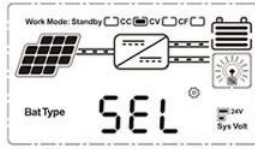

eSmart3 eSmart1 eSmart2 mppt eSmart mppt

MPPT Solar Controller
12V24V36V48 50A-60A

MPPT Solar Controller 12V24V36V48 50A-60A

□□

1. MPPT MPPT ≥ 99.5
- 2.
3. PV PV +
- 4.
- 5.
6. PV Mat
- 7.
8. RS485
9. PC WiFi APP
10. CE RoHS FCC
11. 2 10

MPPT

On	Mean "ON"	FLD	Mean "FLD"
OFF	Mean "OFF"	GEL	Mean "GEL"
USER	Mean "USER"	SEL	Mean "SEL"

LOAD

LOAD