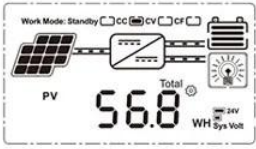

eSmart3 eSmart1 eSmart2 mppt eSmart mppt

MPPT Solar Controller
12V24V36V48 50A-60A

MPPT Solar Controller 12V24V36V48 50A-60A

□□

1. MPPT MPPT ≥ 99.5
- 2.
3. PV PV +
- 4.
- 5.
6. PV Mat
- 7.
8. RS485
9. PC WiFi APP
10. CE RoHS FCC
11. 2 10

MPPT

On	Mean "ON"	FLD	Mean "FLD"
OFF	Mean "OFF"	GEL	Mean "GEL"
USER	Mean "USER"	SEL	Mean "SEL"

LOAD

LOAD