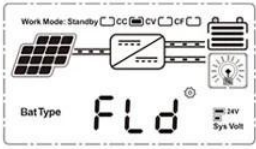

eSmart3 eSmart1 eSmart2 mppt eSmart mppt

MPPT Solar Controller
12V24V36V48 50A-60A

MPPT Solar Controller 12V24V36V48 50A-60A

□□

1. MPPT MPPT ≥ 99.5
- 2.
3. PV PV +
- 4.
- 5.
6. PV Mat
- 7.
8. RS485
9. PC WiFi APP
10. CE RoHS FCC
11. 2 10

MPPT

On	Mean "ON"	FLD	Mean "FLD"
OFF	Mean "OFF"	GEL	Mean "GEL"
USER	Mean "USER"	SEL	Mean "SEL"

LOAD

LOAD