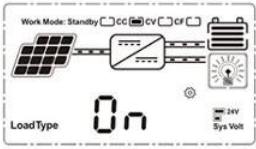

eSmart3 eSmart1 eSmart2 mppt eSmart mppt

MPPT Solar Controller
12V24V36V48 50A-60A

MPPT Solar Controller 12V24V36V48 50A-60A

□□

1. MPPT MPPT ≥ 99.5
- 2.
3. PV PV +
- 4.
- 5.
6. PV Mat
- 7.
8. RS485
9. PC WiFi APP
10. CE RoHS FCC
11. 2 10

MPPT

On	Mean "ON"	FLD	Mean "FLD"
OFF	Mean "OFF"	GEL	Mean "GEL"
USER	Mean "USER"	SEL	Mean "SEL"

LOAD

LOAD