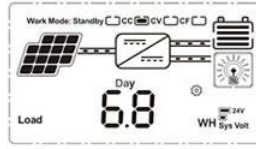

eSmart3 eSmart1 eSmart2 mppt eSmart mppt

MPPT Solar Controller
12V24V36V48 50A-60A

MPPT Solar Controller 12V24V36V48 50A-60A

□□

1. MPPT MPPT ≥ 99.5
- 2.
3. PV PV +
- 4.
- 5.
6. PV Mat
- 7.
8. RS485
9. PC WiFi APP
10. CE RoHS FCC
11. 2 10

MPPT

On	Mean "ON"	FLD	Mean "FLD"
OFF	Mean "OFF"	GEL	Mean "GEL"
USER	Mean "USER"	SEL	Mean "SEL"

LOAD

LOAD