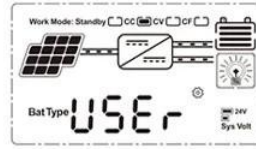

eSmart3 eSmart1 eSmart2 mppt eSmart mppt

MPPT Solar Controller
12V24V36V48 50A-60A

MPPT Solar Controller 12V24V36V48 50A-60A

□□

1. MPPT MPPT ≥ 99.5
- 2.
3. PV PV +
- 4.
- 5.
6. PV Mat
- 7.
8. RS485
9. PC WiFi APP
10. CE RoHS FCC
11. 2 10

MPPT

On	Mean "ON"	FLD	Mean "FLD"
OFF	Mean "OFF"	GEL	Mean "GEL"
USER	Mean "USER"	SEL	Mean "SEL"

LOAD

LOAD