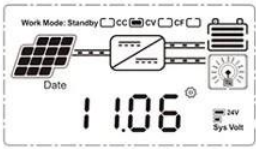

eSmart3 eSmart1 eSmart2 mppt eSmart mppt

MPPT Solar Controller
12V24V36V48 50A-60A

MPPT Solar Controller 12V24V36V48 50A-60A

□□

1. MPPT MPPT ≥ 99.5
- 2.
3. PV PV +
- 4.
- 5.
6. PV Mat
- 7.
8. RS485
9. PC WiFi APP
10. CE RoHS FCC
11. 2 10

MPPT

On	Mean "ON"	FLD	Mean "FLD"
OFF	Mean "OFF"	GEL	Mean "GEL"
USER	Mean "USER"	SEL	Mean "SEL"

LOAD

LOAD