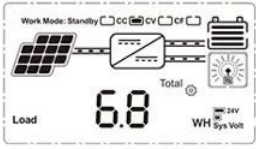

eSmart3 eSmart1 eSmart2 mppt eSmart mppt

MPPT Solar Controller
12V24V36V48 50A-60A

MPPT Solar Controller 12V24V36V48 50A-60A

□□

1. MPPT MPPT ≥ 99.5
- 2.
3. PV PV +
- 4.
- 5.
6. PV Mat
- 7.
8. RS485
9. PC WiFi APP
10. CE RoHS FCC
11. 2 10

MPPT

On	Mean "ON"	FLD	Mean "FLD"
OFF	Mean "OFF"	GEL	Mean "GEL"
USER	Mean "USER"	SEL	Mean "SEL"

LOAD

LOAD