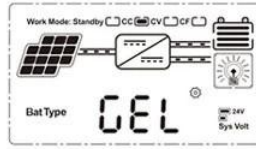

eSmart3 eSmart1 eSmart2 mppt eSmart mppt

MPPT Solar Controller
12V24V36V48 50A-60A

MPPT Solar Controller 12V24V36V48 50A-60A

□□

1. MPPT MPPT ≥ 99.5
- 2.
3. PV PV +
- 4.
- 5.
6. PV Mat
- 7.
8. RS485
9. PC WiFi APP
10. CE RoHS FCC
11. 2 10

MPPT

On	Mean "ON"	FLD	Mean "FLD"
OFF	Mean "OFF"	GEL	Mean "GEL"
USER	Mean "USER"	SEL	Mean "SEL"

LOAD

LOAD