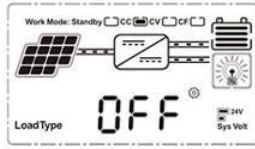

eSmart3 eSmart1 eSmart2 mppt eSmart mppt

MPPT Solar Controller
12V24V36V48 50A-60A

MPPT Solar Controller 12V24V36V48 50A-60A

□□

1. MPPT MPPT ≥ 99.5
- 2.
3. PV PV +
- 4.
- 5.
6. PV Mat
- 7.
8. RS485
9. PC WiFi APP
10. CE RoHS FCC
11. 2 10

MPPT

On	Mean "ON"	FLD	Mean "FLD"
OFF	Mean "OFF"	GEL	Mean "GEL"
USER	Mean "USER"	SEL	Mean "SEL"

LOAD

LOAD