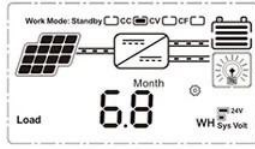

eSmart3 eSmart1 eSmart2 mppt eSmart mppt

MPPT Solar Controller
12V24V36V48 50A-60A

MPPT Solar Controller 12V24V36V48 50A-60A

□□

1. MPPT MPPT ≥ 99.5
- 2.
3. PV PV +
- 4.
- 5.
6. PV Mat
- 7.
8. RS485
9. PC WiFi APP
10. CE RoHS FCC
11. 2 10

MPPT

On	Mean "ON"	FLD	Mean "FLD"
OFF	Mean "OFF"	GEL	Mean "GEL"
USER	Mean "USER"	SEL	Mean "SEL"

LOAD

LOAD