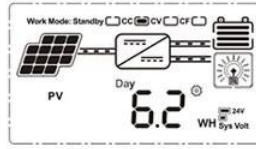

eSmart3 eSmart1 eSmart2 mppt eSmart mppt

MPPT Solar Controller
12V24V36V48 50A-60A

MPPT Solar Controller 12V24V36V48 50A-60A

□□

1. MPPT MPPT ≥ 99.5
- 2.
3. PV PV +
- 4.
- 5.
6. PV Mat
- 7.
8. RS485
9. PC WiFi APP
10. CE RoHS FCC
11. 2 10

MPPT

On	Mean "ON"	FLD	Mean "FLD"
OFF	Mean "OFF"	GEL	Mean "GEL"
USER	Mean "USER"	SEL	Mean "SEL"

LOAD

LOAD