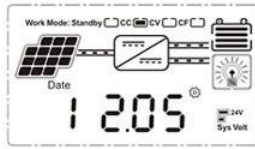

eSmart3 eSmart1 eSmart2 mppt eSmart mppt

MPPT Solar Controller
12V24V36V48 50A-60A

MPPT Solar Controller 12V24V36V48 50A-60A

□□

1. MPPT MPPT ≥ 99.5
- 2.
3. PV PV +
- 4.
- 5.
6. PV Mat
- 7.
8. RS485
9. PC WiFi APP
10. CE RoHS FCC
11. 2 10

MPPT

On	Mean "ON"	FLD	Mean "FLD"
OFF	Mean "OFF"	GEL	Mean "GEL"
USER	Mean "USER"	SEL	Mean "SEL"

LOAD

LOAD