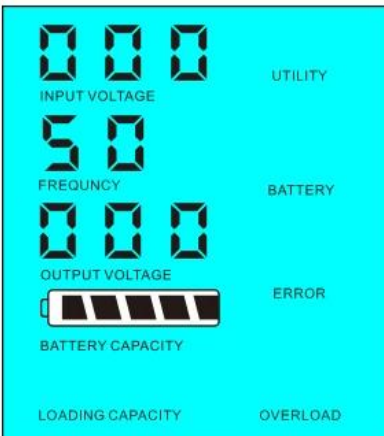

9 CE / EMC / LVD / RoHS

10

1 DC AC normal

1.1 LCD FREQUENCY 01. LCD

1.2 LCD FREQUENCY 02. LCD 1-6W LCD 0. LCD 5 DC AC 5s output

<5

>5

2 UPS AC DC