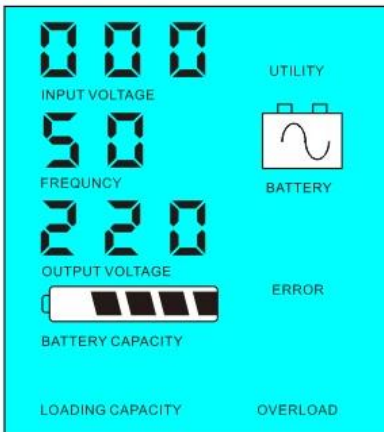

9 CE / EMC / LVD / RoHS

10

1 DC AC normal

1.1 LCD FREQUENCY 01. LCD

1.2 LCD FREQUENCY 02. LCD 1-6W LCD 0. LCD 5 DC AC 5s output

<5

>5

2 UPS AC DC