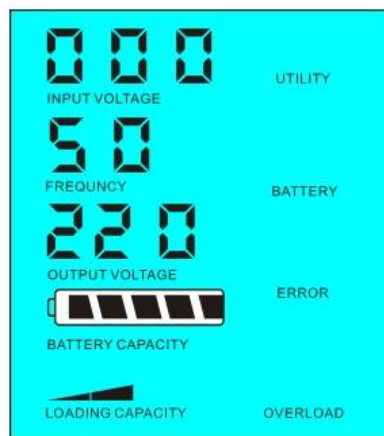

9 CE / EMC / LVD / RoHS

10

1 DC AC normal

1.1 LCD FREQUENCY 01. LCD

1.2 LCD FREQUENCY 02. LCD 1-6W LCD 0. LCD 5 DC AC 5s output

<5

>5

2 UPS AC DC