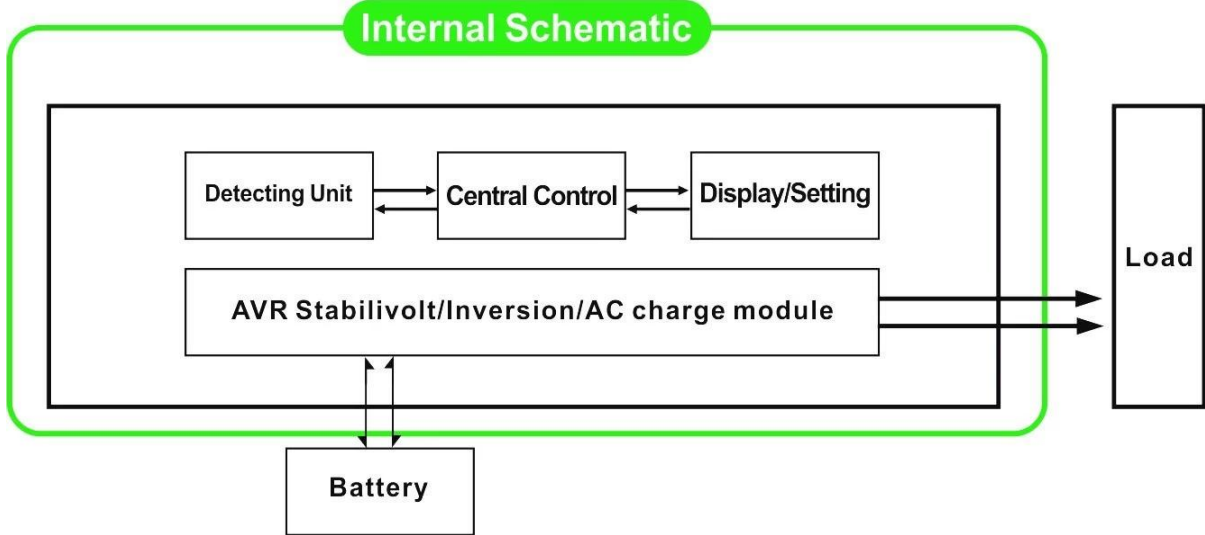

DC / AC AVR AC UPS
 IP-XD

- 1
- 2 CPU
- 3 LCD
- 4 AVR UPS
- 5
- 6 ;
- 7 5
- 8
- 9 CE / EMC / LVD / RoHS
- 10

1 DC AC normal

1.1 LCD FREQUENCY 01. AC DC AC LCD...

1.2 LCD FREQUENCY 02. 5 1-6W LCD 0. 5 DC AC 5s output

<5

>5

2 UPS AC DC

2.1 Utility Utility AC first LCD FREQUENCY 01.

1

2 DC AC 5ms

3

中外运敦豪