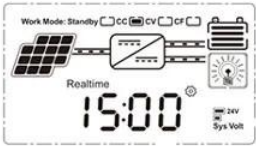

eSmart3 eSmart1 eSmart2 mppt eSmart mppt

MPPT Solar Controller  
12V24V36V48 50A-60A

On	Mean "ON"	FLD	Mean "FLD"
OFF	Mean "OFF"	GEL	Mean "GEL"
USER	Mean "USER"	SEL	Mean "SEL"

LOAD

LOAD