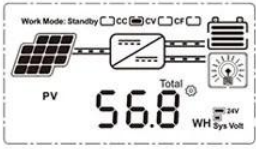

eSmart3 eSmart1 eSmart2 mppt eSmart mppt

MPPT Solar Controller  
12V24V36V48 50A-60A

On	Mean "ON"	FLD	Mean "FLD"
OFF	Mean "OFF"	GEL	Mean "GEL"
USER	Mean "USER"	SEL	Mean "SEL"

LOAD

LOAD