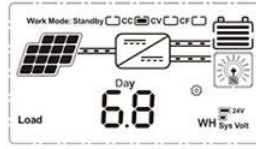

eSmart3 eSmart1 eSmart2 mppt eSmart mppt

MPPT Solar Controller  
12V24V36V48 50A-60A

On	Mean "ON"	FLD	Mean "FLD"
OFF	Mean "OFF"	GEL	Mean "GEL"
USER	Mean "USER"	SEL	Mean "SEL"

LOAD

LOAD