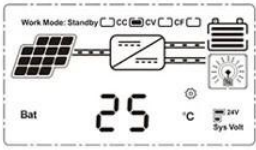

eSmart3 eSmart1 eSmart2 mppt eSmart mppt

MPPT Solar Controller  
12V24V36V48 50A-60A

On	Mean "ON"	FLD	Mean "FLD"
OFF	Mean "OFF"	GEL	Mean "GEL"
USER	Mean "USER"	SEL	Mean "SEL"

LOAD

LOAD