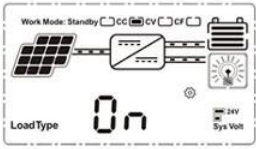

eSmart3 eSmart1 eSmart2 mppt eSmart mppt

MPPT Solar Controller  
12V24V36V48 50A-60A

On	Mean "ON"	FLD	Mean "FLD"
OFF	Mean "OFF"	GEL	Mean "GEL"
USER	Mean "USER"	SEL	Mean "SEL"

LOAD

LOAD