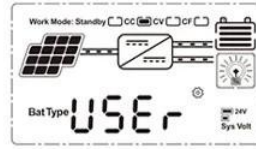

eSmart3 eSmart1 eSmart2 mppt eSmart mppt

MPPT Solar Controller  
12V24V36V48 50A-60A

On	Mean "ON"	FLD	Mean "FLD"
OFF	Mean "OFF"	GEL	Mean "GEL"
USER	Mean "USER"	SEL	Mean "SEL"

LOAD

LOAD