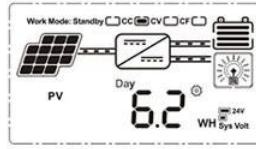

eSmart3 eSmart1 eSmart2 mppt eSmart mppt

MPPT Solar Controller  
12V24V36V48 50A-60A

On	Mean "ON"	FLD	Mean "FLD"
OFF	Mean "OFF"	GEL	Mean "GEL"
USER	Mean "USER"	SEL	Mean "SEL"

LOAD

LOAD