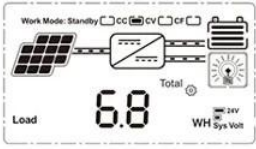

eSmart3 eSmart1 eSmart2 mppt eSmart mppt

MPPT Solar Controller  
12V24V36V48 50A-60A

On	Mean "ON"	FLD	Mean "FLD"
OFF	Mean "OFF"	GEL	Mean "GEL"
USER	Mean "USER"	SEL	Mean "SEL"

LOAD

LOAD