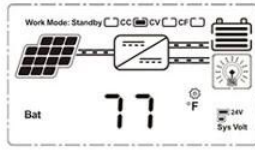

eSmart3 eSmart1 eSmart2 mppt eSmart mppt

MPPT Solar Controller  
12V24V36V48 50A-60A

On	Mean "ON"	FLD	Mean "FLD"
OFF	Mean "OFF"	GEL	Mean "GEL"
USER	Mean "USER"	SEL	Mean "SEL"

LOAD

LOAD