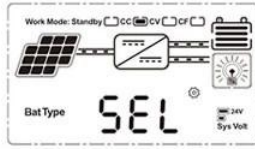

eSmart3 eSmart1 eSmart2 mppt eSmart mppt

MPPT Solar Controller  
12V24V36V48 50A-60A

On	Mean "ON"	FLD	Mean "FLD"
OFF	Mean "OFF"	GEL	Mean "GEL"
USER	Mean "USER"	SEL	Mean "SEL"

LOAD

LOAD