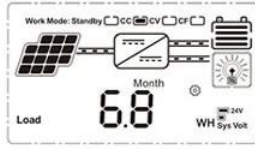

eSmart3 eSmart1 eSmart2 mppt eSmart mppt

MPPT Solar Controller  
12V24V36V48 50A-60A

On	Mean "ON"	FLD	Mean "FLD"
OFF	Mean "OFF"	GEL	Mean "GEL"
USER	Mean "USER"	SEL	Mean "SEL"

LOAD

LOAD