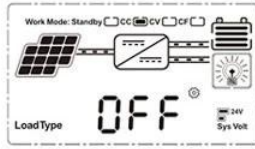

eSmart3 eSmart1 eSmart2 mppt eSmart mppt

MPPT Solar Controller  
12V24V36V48 50A-60A

On	Mean "ON"	FLD	Mean "FLD"
OFF	Mean "OFF"	GEL	Mean "GEL"
USER	Mean "USER"	SEL	Mean "SEL"

LOAD

LOAD