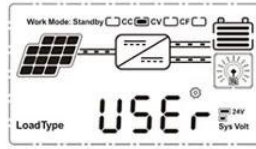

eSmart3 eSmart1 eSmart2 mppt eSmart mppt

MPPT Solar Controller  
12V24V36V48 50A-60A

On	Mean "ON"	FLD	Mean "FLD"
OFF	Mean "OFF"	GEL	Mean "GEL"
USER	Mean "USER"	SEL	Mean "SEL"

LOAD

LOAD