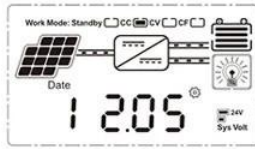

eSmart3 eSmart1 eSmart2 mppt eSmart mppt

MPPT Solar Controller  
12V24V36V48 50A-60A

On	Mean "ON"	FLD	Mean "FLD"
OFF	Mean "OFF"	GEL	Mean "GEL"
USER	Mean "USER"	SEL	Mean "SEL"

LOAD

LOAD