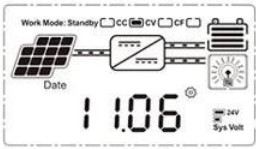

eSmart3 eSmart1 eSmart2 mppt eSmart mppt

MPPT Solar Controller  
12V24V36V48 50A-60A

On	Mean "ON"	FLD	Mean "FLD"
OFF	Mean "OFF"	GEL	Mean "GEL"
USER	Mean "USER"	SEL	Mean "SEL"

LOAD

LOAD