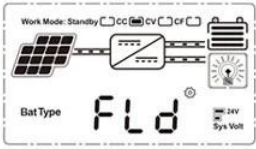

eSmart3 eSmart1 eSmart2 mppt eSmart mppt

MPPT Solar Controller  
12V24V36V48 50A-60A

On	Mean "ON"	FLD	Mean "FLD"
OFF	Mean "OFF"	GEL	Mean "GEL"
USER	Mean "USER"	SEL	Mean "SEL"

LOAD

LOAD