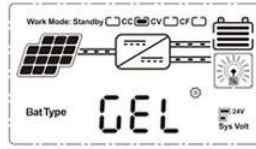

eSmart3 eSmart1 eSmart2 mppt eSmart mppt

MPPT Solar Controller  
12V24V36V48 50A-60A

On	Mean "ON"	FLD	Mean "FLD"
OFF	Mean "OFF"	GEL	Mean "GEL"
USER	Mean "USER"	SEL	Mean "SEL"

LOAD

LOAD