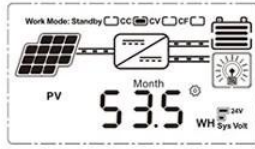

eSmart3 eSmart1 eSmart2 mppt eSmart mppt

MPPT Solar Controller  
12V24V36V48 50A-60A

On	Mean "ON"	FLD	Mean "FLD"
OFF	Mean "OFF"	GEL	Mean "GEL"
USER	Mean "USER"	SEL	Mean "SEL"

LOAD

LOAD