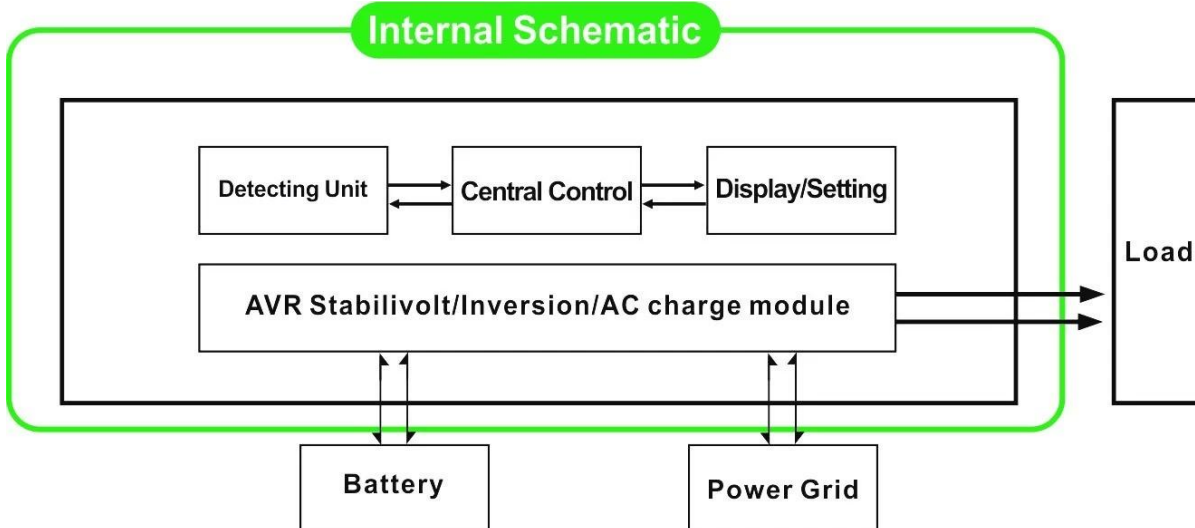

1.2 LCD FREQUENCY 02 AC 5 16W LCD 0 5 DC AC 5 LCD

5

5

2 UPS AC DC

2.1 AC LCD FREQUENCY 01

1

2 5ms DC AC