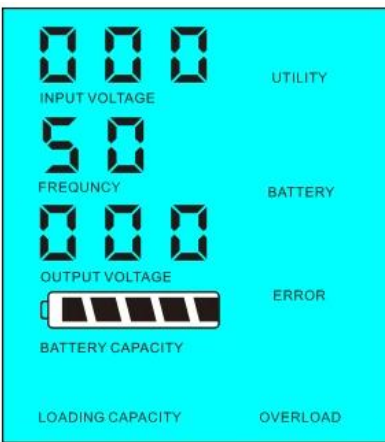

1.2 LCD FREQUENCY 02 AC 5 16W LCD 0 5 DC AC 5 LCD

5

5

2 UPS AC DC

2.1 AC LCD FREQUENCY 01

1

2 5ms DC AC