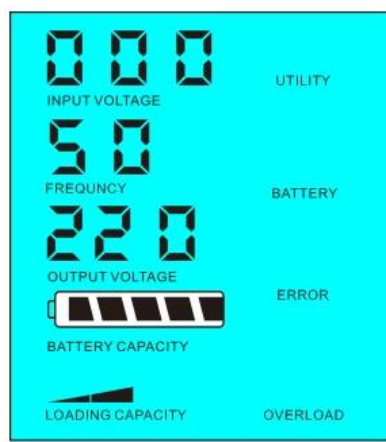

1.2 LCD FREQUENCY 02 AC 5 16W LCD 0 5 DC AC 5 LCD

5

5

2 UPS AC DC

2.1 AC LCD FREQUENCY 01

1

2 5ms DC AC