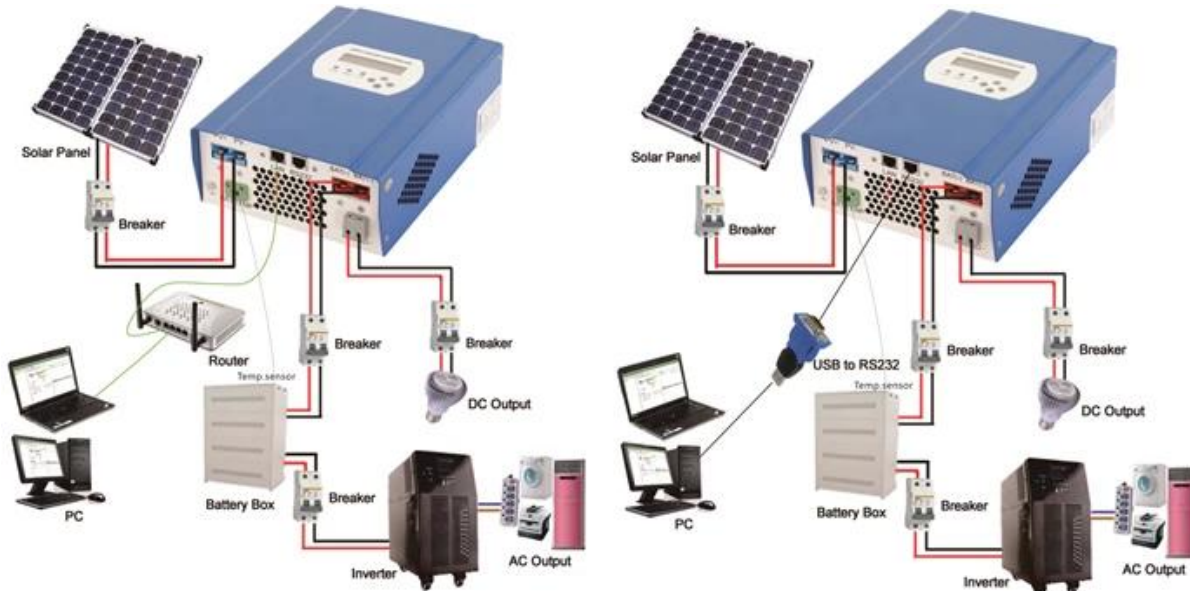

CE	RoHS	PSE	FCC
EMC	EN61000		
IP21			
0	90	RH	
0	3000		
-20°C			+ 40°C
-40°C			+ 75°C
70		106kPa	

OEM ODM service. The 36V / 72V / 96V

NO		
1	1	
2	2 PC	
3	2 PC	Gallow
4	4	
5	1 PC	RJ45 232
6	1 PC	
7	1 PC	
8	2 PC	

Blue Appearance

Green

Upper Computer Software

Parts

Package

MPPT

1 MPPT
2 XX

MPPT