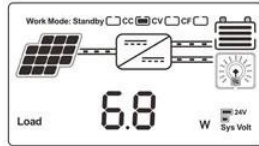

12 / 24V MPPT LCD + USB 5V 3A

WISER MPPT LCD PC MPPT PV USB 5V 3A mppt

LCD

On	Mean "ON"	FLD	Mean "FLD"
OFF	Mean "OFF"	GEL	Mean "GEL"
USER	Mean "USER"	SEL	Mean "SEL"

LOAD