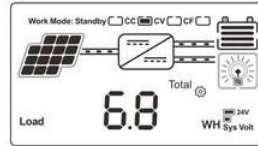

12 / 24V MPPT LCD + USB 5V 3A

WISER MPPT LCD PC MPPT PV USB 5V 3A mppt

LCD

On	Mean "ON"	FLD	Mean "FLD"
OFF	Mean "OFF"	GEL	Mean "GEL"
USER	Mean "USER"	SEL	Mean "SEL"

LOAD