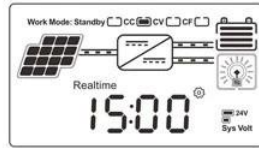

12 / 24V MPPT LCD + USB 5V 3A

WISER MPPT LCD PC MPPT PV USB 5V 3A mppt

LCD

On	Mean "ON"	FLD	Mean "FLD"
OFF	Mean "OFF"	GEL	Mean "GEL"
USER	Mean "USER"	SEL	Mean "SEL"

LOAD