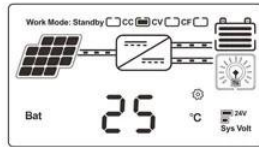

12 / 24V MPPT LCD + USB 5V 3A

WISER MPPT LCD PC MPPT PV USB 5V 3A mppt

LCD

On	Mean "ON"	FLD	Mean "FLD"
OFF	Mean "OFF"	GEL	Mean "GEL"
USER	Mean "USER"	SEL	Mean "SEL"

LOAD