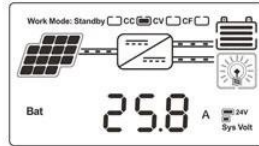

12 / 24V MPPT LCD + USB 5V 3A

WISER MPPT LCD PC MPPT PV USB 5V 3A mppt

LCD

On	Mean "ON"	FLD	Mean "FLD"
OFF	Mean "OFF"	GEL	Mean "GEL"
USER	Mean "USER"	SEL	Mean "SEL"

LOAD