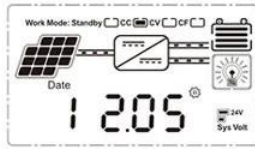

12 / 24V MPPT LCD + USB 5V 3A

WISER MPPT LCD PC MPPT PV USB 5V 3A mppt

LCD

On	Mean "ON"	FLD	Mean "FLD"
OFF	Mean "OFF"	GEL	Mean "GEL"
USER	Mean "USER"	SEL	Mean "SEL"

LOAD