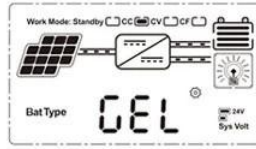

12 / 24V MPPT LCD + USB 5V 3A

WISER MPPT LCD PC MPPT PV USB 5V 3A mppt

LCD

On	Mean "ON"	FLD	Mean "FLD"
OFF	Mean "OFF"	GEL	Mean "GEL"
USER	Mean "USER"	SEL	Mean "SEL"

LOAD