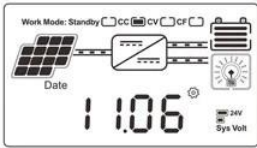

12 / 24V MPPT LCD + USB 5V 3A

WISER MPPT LCD PC MPPT PV USB 5V 3A mppt

LCD

On	Mean "ON"	FLD	Mean "FLD"
OFF	Mean "OFF"	GEL	Mean "GEL"
USER	Mean "USER"	SEL	Mean "SEL"

LOAD