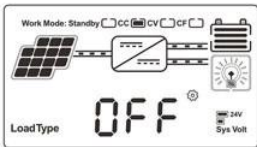

12 / 24V MPPT LCD + USB 5V 3A

WISER MPPT LCD PC MPPT PV USB 5V 3A mppt

LCD

On	Mean "ON"	FLD	Mean "FLD"
OFF	Mean "OFF"	GEL	Mean "GEL"
USER	Mean "USER"	SEL	Mean "SEL"

LOAD