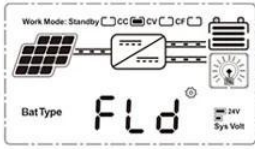

12 / 24V MPPT LCD + USB 5V 3A

WISER MPPT LCD PC MPPT PV USB 5V 3A mppt

LCD

On	Mean "ON"	FLD	Mean "FLD"
OFF	Mean "OFF"	GEL	Mean "GEL"
USER	Mean "USER"	SEL	Mean "SEL"

LOAD