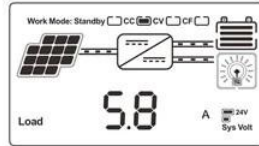

12 / 24V MPPT LCD + USB 5V 3A

WISER MPPT LCD PC MPPT PV USB 5V 3A mppt

LCD

On	Mean "ON"	FLD	Mean "FLD"
OFF	Mean "OFF"	GEL	Mean "GEL"
USER	Mean "USER"	SEL	Mean "SEL"

LOAD