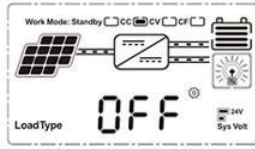

12 / 24V MPPT LCD + USB 5V 3A

WISER MPPT LCD PC MPPT PV USB 5V 3A mppt

LCD

On	Mean "ON"	FLD	Mean "FLD"
OFF	Mean "OFF"	GEL	Mean "GEL"
USER	Mean "USER"	SEL	Mean "SEL"

LOAD