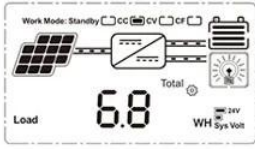

12 / 24V MPPT LCD + USB 5V 3A

WISER MPPT LCD PC MPPT PV USB 5V 3A mppt

LCD

On	Mean "ON"	FLD	Mean "FLD"
OFF	Mean "OFF"	GEL	Mean "GEL"
USER	Mean "USER"	SEL	Mean "SEL"

LOAD