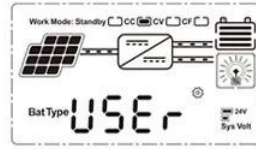

12 / 24V MPPT LCD + USB 5V 3A

WISER MPPT LCD PC MPPT PV USB 5V 3A mppt

LCD

On	Mean "ON"	FLD	Mean "FLD"
OFF	Mean "OFF"	GEL	Mean "GEL"
USER	Mean "USER"	SEL	Mean "SEL"

LOAD