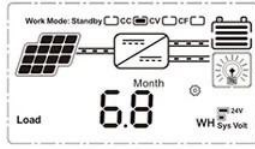

12 / 24V MPPT LCD + USB 5V 3A

WISER MPPT LCD PC MPPT PV USB 5V 3A mppt

LCD

On	Mean "ON"	FLD	Mean "FLD"
OFF	Mean "OFF"	GEL	Mean "GEL"
USER	Mean "USER"	SEL	Mean "SEL"

LOAD