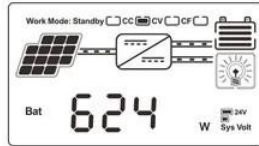

12 / 24V MPPT LCD + USB 5V 3A

WISER MPPT LCD PC MPPT PV USB 5V 3A mppt

LCD

On	Mean "ON"	FLD	Mean "FLD"
OFF	Mean "OFF"	GEL	Mean "GEL"
USER	Mean "USER"	SEL	Mean "SEL"

LOAD