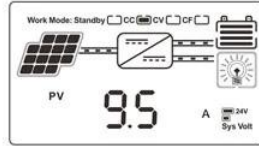

12 / 24V MPPT LCD + USB 5V 3A

WISER MPPT LCD PC MPPT PV USB 5V 3A mppt

LCD

On	Mean "ON"	FLD	Mean "FLD"
OFF	Mean "OFF"	GEL	Mean "GEL"
USER	Mean "USER"	SEL	Mean "SEL"

LOAD