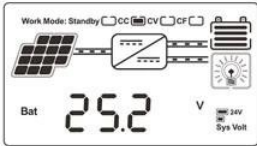

12 / 24V MPPT LCD + USB 5V 3A

WISER MPPT LCD PC MPPT PV USB 5V 3A mppt

LCD

On	Mean "ON"	FLD	Mean "FLD"
OFF	Mean "OFF"	GEL	Mean "GEL"
USER	Mean "USER"	SEL	Mean "SEL"

LOAD