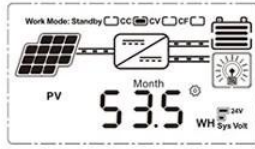

12 / 24V MPPT LCD + USB 5V 3A

WISER MPPT LCD PC MPPT PV USB 5V 3A mppt

LCD

On	Mean "ON"	FLD	Mean "FLD"
OFF	Mean "OFF"	GEL	Mean "GEL"
USER	Mean "USER"	SEL	Mean "SEL"

LOAD