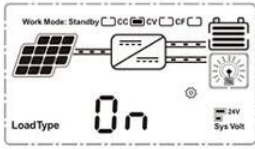

12 / 24V MPPT LCD + USB 5V 3A

WISER MPPT LCD PC MPPT PV USB 5V 3A mppt

LCD

On	Mean "ON"	FLD	Mean "FLD"
OFF	Mean "OFF"	GEL	Mean "GEL"
USER	Mean "USER"	SEL	Mean "SEL"

LOAD