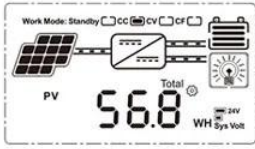

12 / 24V MPPT LCD + USB 5V 3A

WISER MPPT LCD PC MPPT PV USB 5V 3A mppt

LCD

On	Mean "ON"	FLD	Mean "FLD"
OFF	Mean "OFF"	GEL	Mean "GEL"
USER	Mean "USER"	SEL	Mean "SEL"

LOAD