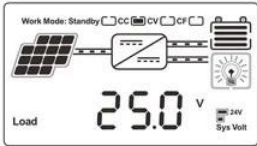

12 / 24V MPPT LCD + USB 5V 3A

WISER MPPT LCD PC MPPT PV USB 5V 3A mppt

LCD

On	Mean "ON"	FLD	Mean "FLD"
OFF	Mean "OFF"	GEL	Mean "GEL"
USER	Mean "USER"	SEL	Mean "SEL"

LOAD