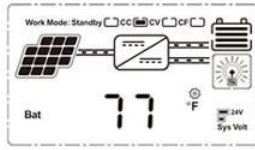

12 / 24V MPPT LCD + USB 5V 3A

WISER MPPT LCD PC MPPT PV USB 5V 3A mppt

LCD

On	Mean "ON"	FLD	Mean "FLD"
OFF	Mean "OFF"	GEL	Mean "GEL"
USER	Mean "USER"	SEL	Mean "SEL"

LOAD