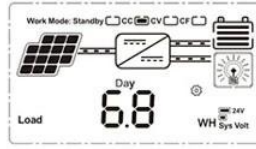

12 / 24V MPPT LCD + USB 5V 3A

WISER MPPT LCD PC MPPT PV USB 5V 3A mppt

LCD

On	Mean "ON"	FLD	Mean "FLD"
OFF	Mean "OFF"	GEL	Mean "GEL"
USER	Mean "USER"	SEL	Mean "SEL"

LOAD