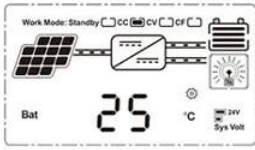

12 / 24V MPPT LCD + USB 5V 3A

WISER MPPT LCD PC MPPT PV USB 5V 3A mppt

LCD

On	Mean "ON"	FLD	Mean "FLD"
OFF	Mean "OFF"	GEL	Mean "GEL"
USER	Mean "USER"	SEL	Mean "SEL"

LOAD