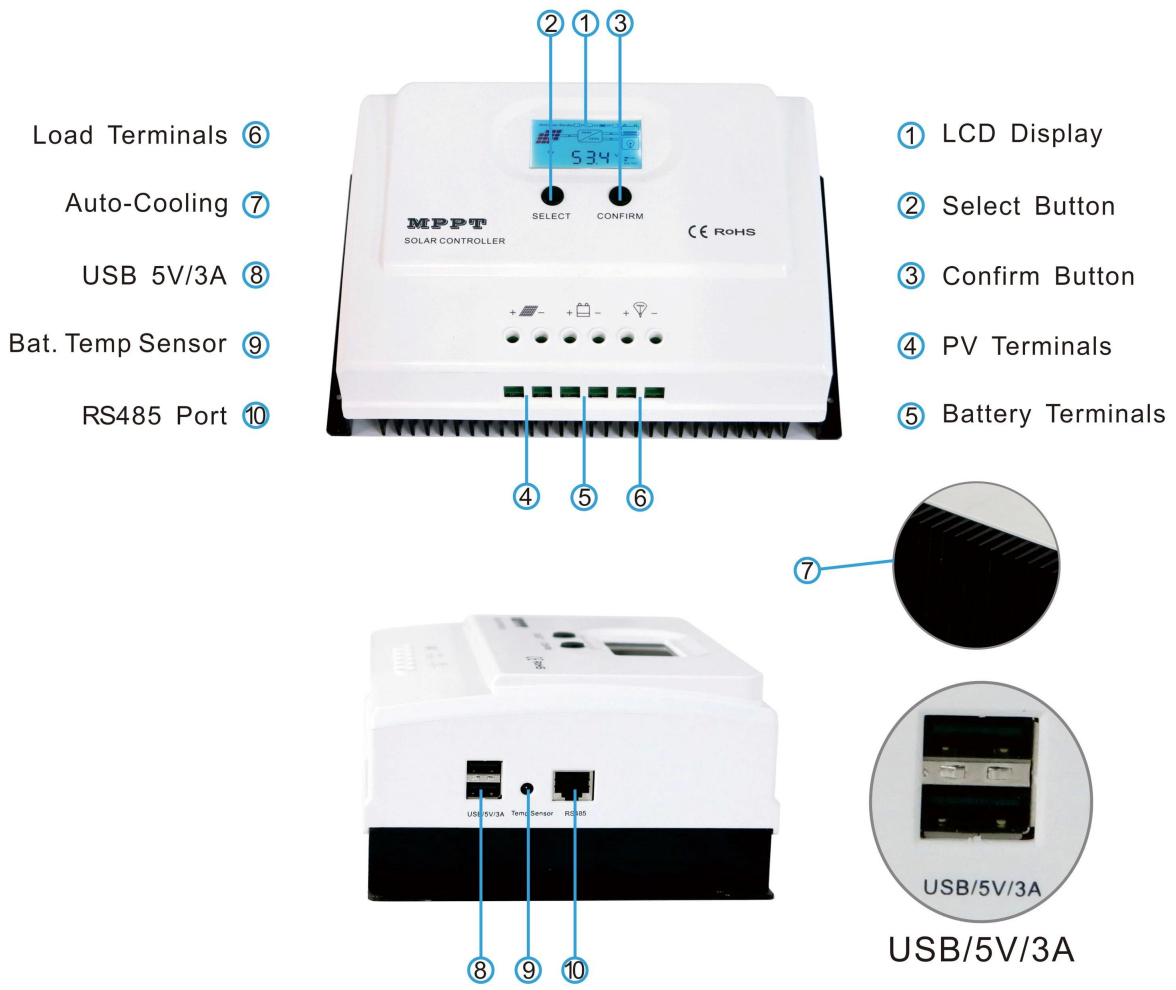

12 / 24V MPPT LCD + USB 5V 3A

WISER MPPT LCD PC MPPT PV USB 5V 3A mppt

LCD

On	Mean "ON"	FLD	Mean "FLD"
OFF	Mean "OFF"	GEL	Mean "GEL"
USER	Mean "USER"	SEL	Mean "SEL"

LOAD