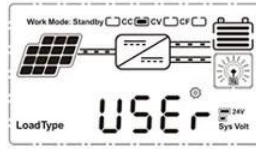

12 / 24V MPPT LCD + USB 5V 3A

WISER MPPT LCD PC MPPT PV USB 5V 3A mppt

LCD

On	Mean "ON"	FLD	Mean "FLD"
OFF	Mean "OFF"	GEL	Mean "GEL"
USER	Mean "USER"	SEL	Mean "SEL"

LOAD