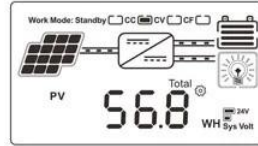

12 / 24V MPPT LCD + USB 5V 3A

WISER MPPT LCD PC MPPT PV USB 5V 3A mppt

LCD

On	Mean "ON"	FLD	Mean "FLD"
OFF	Mean "OFF"	GEL	Mean "GEL"
USER	Mean "USER"	SEL	Mean "SEL"

LOAD