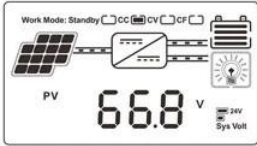

12 / 24V MPPT LCD + USB 5V 3A

WISER MPPT LCD PC MPPT PV USB 5V 3A mppt

LCD

On	Mean "ON"	FLD	Mean "FLD"
OFF	Mean "OFF"	GEL	Mean "GEL"
USER	Mean "USER"	SEL	Mean "SEL"

LOAD