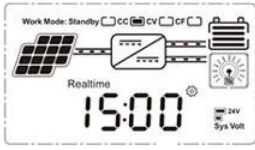

12 / 24V MPPT LCD + USB 5V 3A

WISER MPPT LCD PC MPPT PV USB 5V 3A mppt

LCD

On	Mean "ON"	FLD	Mean "FLD"
OFF	Mean "OFF"	GEL	Mean "GEL"
USER	Mean "USER"	SEL	Mean "SEL"

LOAD