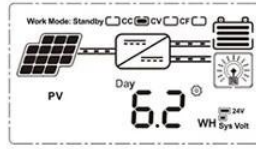

12 / 24V MPPT LCD + USB 5V 3A

WISER MPPT LCD PC MPPT PV USB 5V 3A mppt

LCD

On	Mean "ON"	FLD	Mean "FLD"
OFF	Mean "OFF"	GEL	Mean "GEL"
USER	Mean "USER"	SEL	Mean "SEL"

LOAD