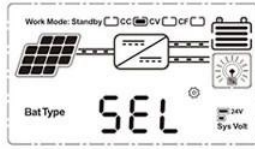

12 / 24V MPPT LCD + USB 5V 3A

WISER MPPT LCD PC MPPT PV USB 5V 3A mppt

LCD

On	Mean "ON"	FLD	Mean "FLD"
OFF	Mean "OFF"	GEL	Mean "GEL"
USER	Mean "USER"	SEL	Mean "SEL"

LOAD