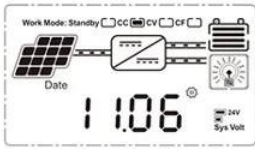

12 / 24V MPPT LCD + USB 5V 3A

WISER MPPT LCD PC MPPT PV USB 5V 3A mppt

LCD

On	Mean "ON"	FLD	Mean "FLD"
OFF	Mean "OFF"	GEL	Mean "GEL"
USER	Mean "USER"	SEL	Mean "SEL"

LOAD