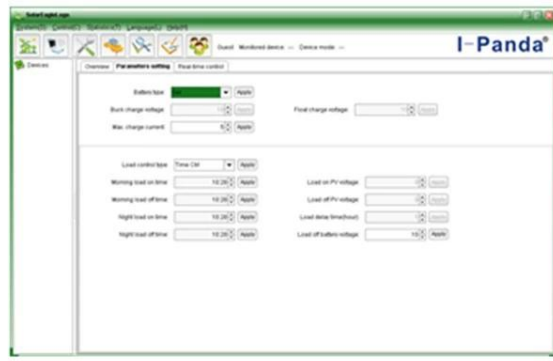

The interface of upper computer software working state

The interface of upper computer software parameter setting state

Upper computer software on/off interface and generating capacity record clean interface

The interface of test software working state

1 administrator. More 3 WIN7 IN8

1 MPPT