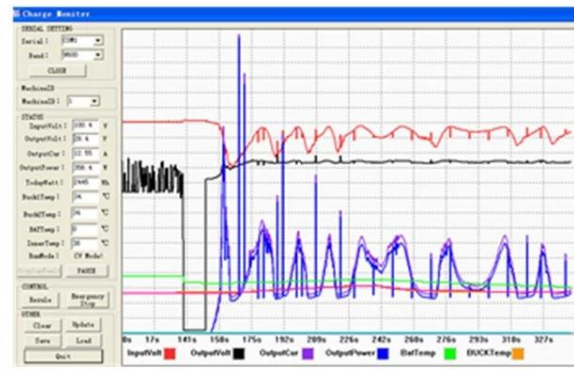

The interface of upper computer software working state

The interface of upper computer software parameter setting state

Upper computer software on/off interface and generating capacity record clean interface

The interface of test software working state

1 administrator. More 3 WIN7 IN8

1 MPPT