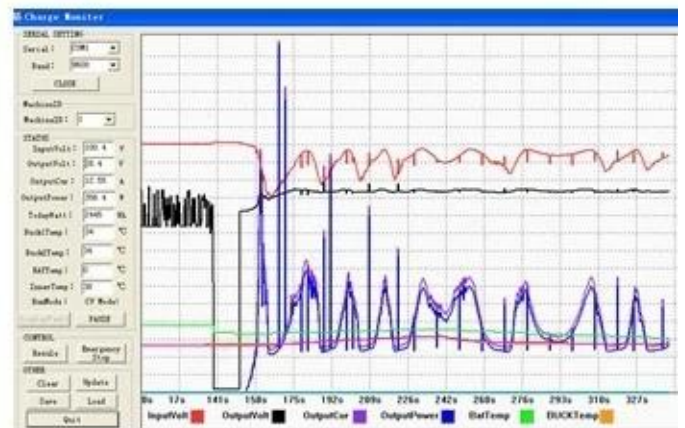

The interface of upper computer software working state

The interface of upper computer software parameter setting state

Upper computer software on/off interface and generating capacity record clean interface

The interface of test software working state

MPPT□□□

□□
[ISO2008](#)
[ISO2004](#)
[CE](#)
[FCC](#)
[ROHS](#)

□□