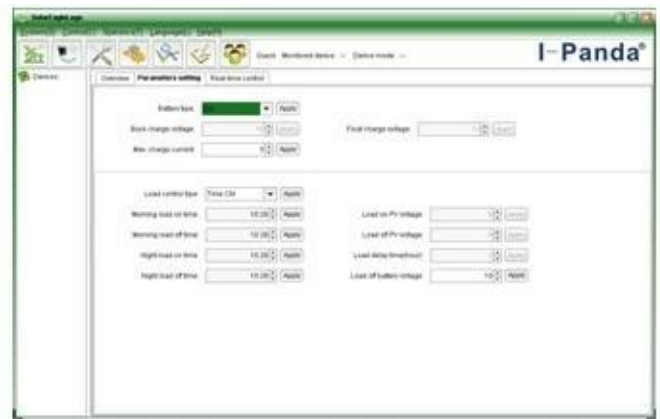

The interface of upper computer software working state

The interface of upper computer software parameter setting state

Upper computer software on/off interface and generating capacity record clean interface