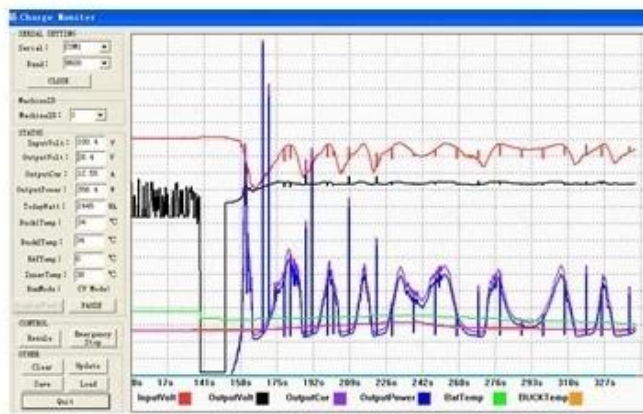

The interface of upper computer software working state

The interface of upper computer software parameter setting state

Upper computer software on/off interface and generating capacity record clean interface

The interface of test software working state

MPPT

□□
[ISO2008](#)
[ISO2004](#)
[CE](#)
[FCC](#)
[ROHS](#)

□□