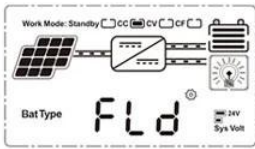

# MPPT Solar Controller 12V24V36V48 50A-60A

□□

1. MPPT MPPT  $\geq 99.5$
- 2.
3. PV PV +
- 4.
- 5.
6. PV Mat
- 7.
8. RS485
9. PC WiFi APP
10. CE RoHS FCC
11. 2 10

**MPPT**

On	Mean "ON"	FLD	Mean "FLD"
OFF	Mean "OFF"	GEL	Mean "GEL"
USER	Mean "USER"	SEL	Mean "SEL"