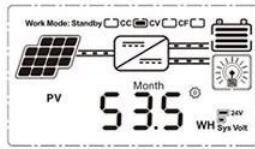

# MPPT Solar Controller 12V24V36V48 50A-60A

□□

1. MPPT MPPT  $\geq 99.5$
- 2.
3. PV PV +
- 4.
- 5.
6. PV Mat
- 7.
8. RS485
9. PC WiFi APP
10. CE RoHS FCC
11. 2 10

**MPPT**

On	Mean "ON"	FLD	Mean "FLD"
OFF	Mean "OFF"	GEL	Mean "GEL"
USER	Mean "USER"	SEL	Mean "SEL"