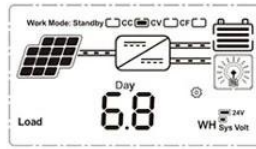

# MPPT Solar Controller 12V24V36V48 50A-60A

□□

1. MPPT MPPT  $\geq 99.5$
- 2.
3. PV PV +
- 4.
- 5.
6. PV Mat
- 7.
8. RS485
9. PC WiFi APP
10. CE RoHS FCC
11. 2 10

**MPPT**

On	Mean "ON"	FLD	Mean "FLD"
OFF	Mean "OFF"	GEL	Mean "GEL"
USER	Mean "USER"	SEL	Mean "SEL"