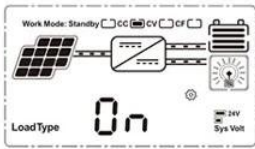

# MPPT Solar Controller 12V24V36V48 50A-60A

□□

1. MPPT MPPT  $\geq 99.5$
- 2.
3. PV PV +
- 4.
- 5.
6. PV Mat
- 7.
8. RS485
9. PC WiFi APP
10. CE RoHS FCC
11. 2 10

**MPPT**

On	Mean "ON"	FLD	Mean "FLD"
OFF	Mean "OFF"	GEL	Mean "GEL"
USER	Mean "USER"	SEL	Mean "SEL"