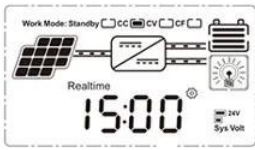

# MPPT Solar Controller 12V24V36V48 50A-60A

□□

1. MPPT MPPT  $\geq 99.5$
- 2.
3. PV PV +
- 4.
- 5.
6. PV Mat
- 7.
8. RS485
9. PC WiFi APP
10. CE RoHS FCC
11. 2 10

**MPPT**

On	Mean "ON"	FLD	Mean "FLD"
OFF	Mean "OFF"	GEL	Mean "GEL"
USER	Mean "USER"	SEL	Mean "SEL"