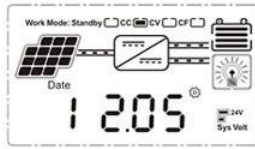

# MPPT Solar Controller 12V24V36V48 50A-60A

□□

1. MPPT MPPT  $\geq 99.5$
- 2.
3. PV PV +
- 4.
- 5.
6. PV Mat
- 7.
8. RS485
9. PC WiFi APP
10. CE RoHS FCC
11. 2 10

**MPPT**

On	Mean "ON"	FLD	Mean "FLD"
OFF	Mean "OFF"	GEL	Mean "GEL"
USER	Mean "USER"	SEL	Mean "SEL"