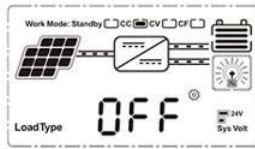

# MPPT Solar Controller 12V24V36V48 50A-60A

□□

1. MPPT MPPT  $\geq 99.5$
- 2.
3. PV PV +
- 4.
- 5.
6. PV Mat
- 7.
8. RS485
9. PC WiFi APP
10. CE RoHS FCC
11. 2 10

**MPPT**

On	Mean "ON"	FLD	Mean "FLD"
OFF	Mean "OFF"	GEL	Mean "GEL"
USER	Mean "USER"	SEL	Mean "SEL"