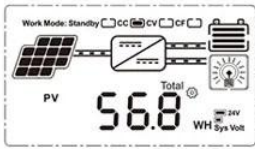

# MPPT Solar Controller 12V24V36V48 50A-60A

□□

1. MPPT MPPT  $\geq 99.5$
- 2.
3. PV PV +
- 4.
- 5.
6. PV Mat
- 7.
8. RS485
9. PC WiFi APP
10. CE RoHS FCC
11. 2 10

**MPPT**

On	Mean "ON"	FLD	Mean "FLD"
OFF	Mean "OFF"	GEL	Mean "GEL"
USER	Mean "USER"	SEL	Mean "SEL"