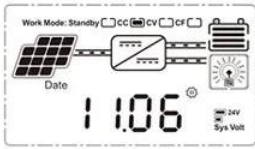

# MPPT Solar Controller 12V24V36V48 50A-60A

□□

1. MPPT MPPT  $\geq 99.5$
- 2.
3. PV PV +
- 4.
- 5.
6. PV Mat
- 7.
8. RS485
9. PC WiFi APP
10. CE RoHS FCC
11. 2 10

**MPPT**

On	Mean "ON"	FLD	Mean "FLD"
OFF	Mean "OFF"	GEL	Mean "GEL"
USER	Mean "USER"	SEL	Mean "SEL"