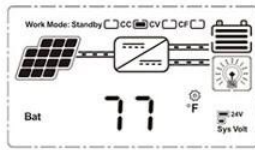

# MPPT Solar Controller 12V24V36V48 50A-60A

□□

1. MPPT MPPT  $\geq 99.5$
- 2.
3. PV PV +
- 4.
- 5.
6. PV Mat
- 7.
8. RS485
9. PC WiFi APP
10. CE RoHS FCC
11. 2 10

**MPPT**

On	Mean "ON"	FLD	Mean "FLD"
OFF	Mean "OFF"	GEL	Mean "GEL"
USER	Mean "USER"	SEL	Mean "SEL"