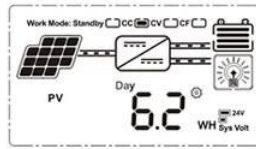

# MPPT Solar Controller 12V24V36V48 50A-60A

□□

1. MPPT MPPT  $\geq 99.5$
- 2.
3. PV PV +
- 4.
- 5.
6. PV Mat
- 7.
8. RS485
9. PC WiFi APP
10. CE RoHS FCC
11. 2 10

**MPPT**

On	Mean "ON"	FLD	Mean "FLD"
OFF	Mean "OFF"	GEL	Mean "GEL"
USER	Mean "USER"	SEL	Mean "SEL"