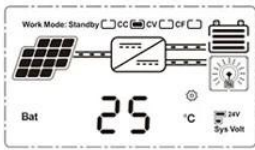

# MPPT Solar Controller 12V24V36V48 50A-60A

□□

1. MPPT MPPT  $\geq 99.5$
- 2.
3. PV PV +
- 4.
- 5.
6. PV Mat
- 7.
8. RS485
9. PC WiFi APP
10. CE RoHS FCC
11. 2 10

**MPPT**

On	Mean "ON"	FLD	Mean "FLD"
OFF	Mean "OFF"	GEL	Mean "GEL"
USER	Mean "USER"	SEL	Mean "SEL"