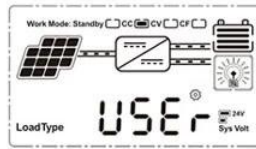

# MPPT Solar Controller 12V24V36V48 50A-60A

□□

1. MPPT MPPT  $\geq 99.5$
- 2.
3. PV PV +
- 4.
- 5.
6. PV Mat
- 7.
8. RS485
9. PC WiFi APP
10. CE RoHS FCC
11. 2 10

**MPPT**

On	Mean "ON"	FLD	Mean "FLD"
OFF	Mean "OFF"	GEL	Mean "GEL"
USER	Mean "USER"	SEL	Mean "SEL"