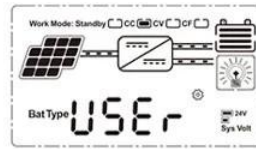

# MPPT Solar Controller 12V24V36V48 50A-60A

□□

1. MPPT MPPT  $\geq 99.5$
- 2.
3. PV PV +
- 4.
- 5.
6. PV Mat
- 7.
8. RS485
9. PC WiFi APP
10. CE RoHS FCC
11. 2 10

**MPPT**

On	Mean "ON"	FLD	Mean "FLD"
OFF	Mean "OFF"	GEL	Mean "GEL"
USER	Mean "USER"	SEL	Mean "SEL"