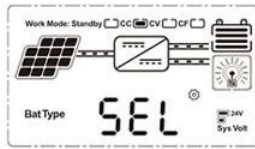

# MPPT Solar Controller 12V24V36V48 50A-60A

□□

1. MPPT MPPT  $\geq 99.5$
- 2.
3. PV PV +
- 4.
- 5.
6. PV Mat
- 7.
8. RS485
9. PC WiFi APP
10. CE RoHS FCC
11. 2 10

**MPPT**

On	Mean "ON"	FLD	Mean "FLD"
OFF	Mean "OFF"	GEL	Mean "GEL"
USER	Mean "USER"	SEL	Mean "SEL"