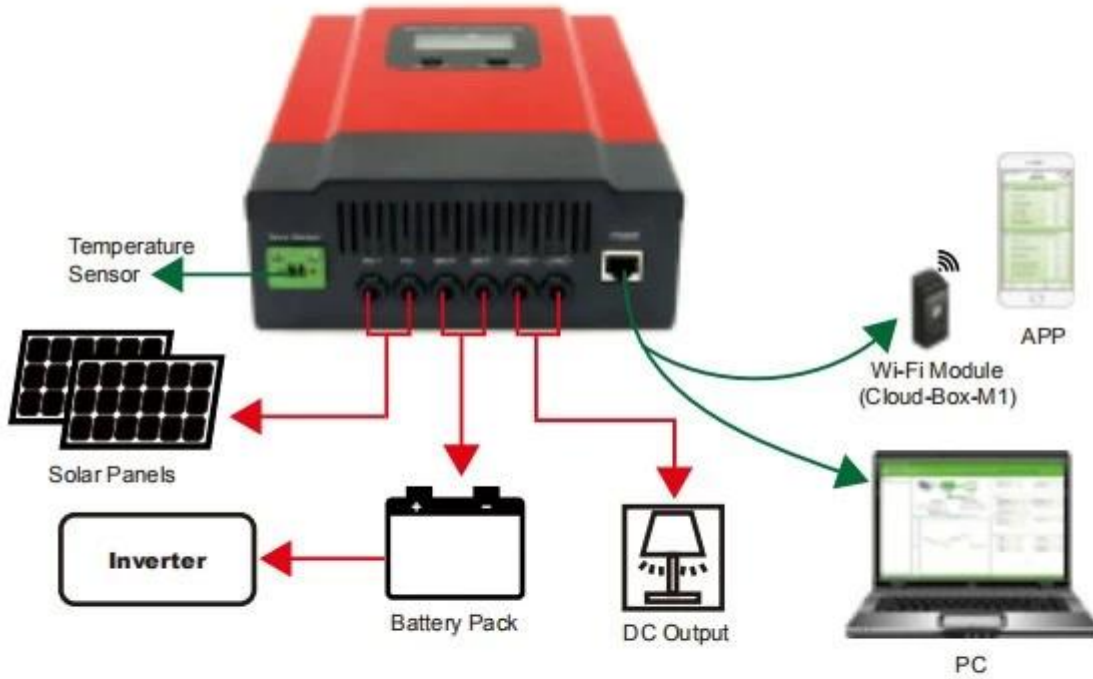

PV Voc 150V
12/24/36/48V Auto
650W/12V | 1300W/24V
1950W/36V | 2600W/48V

MPPT Controller eSmart-50A