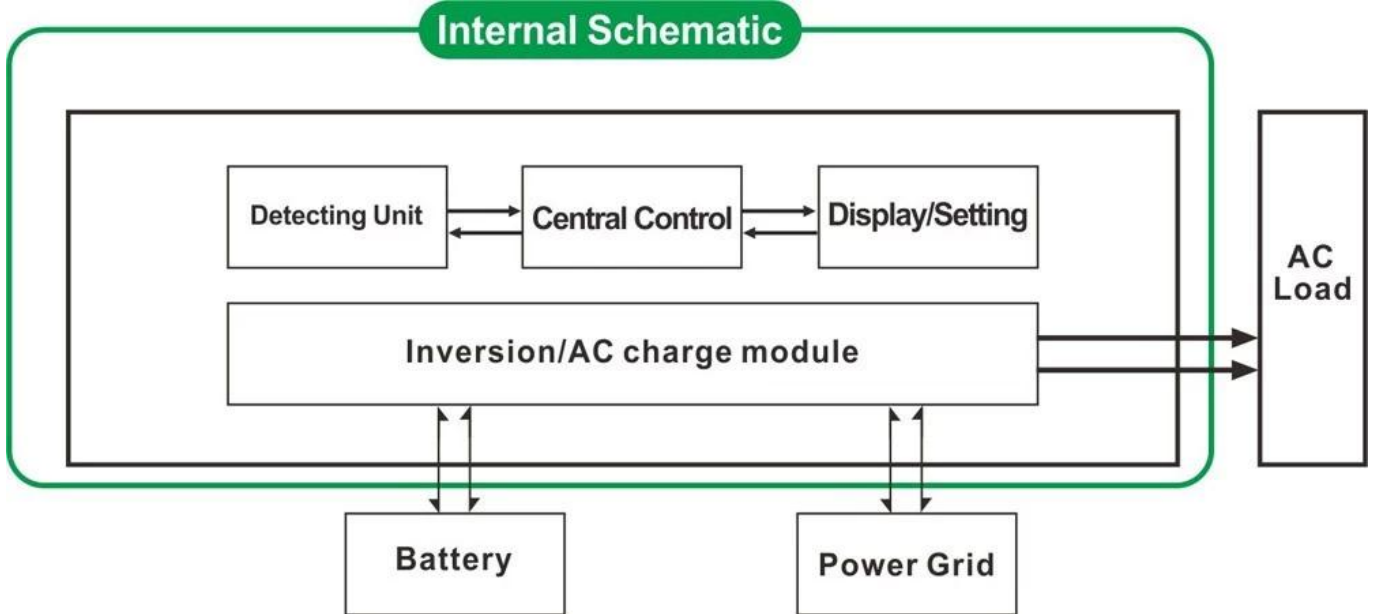

2. 1. 8
- 2.
3. CC CV CF

3. UPS
2. DC

- 3.1. UPS "AC"
- 3.2. UPS "DC"
- 1.
2. CPU
3. LCD LED