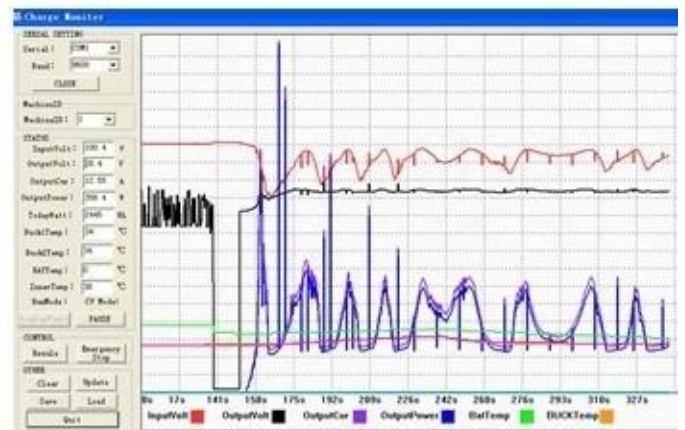

The interface of upper computer software working state

The interface of upper computer software parameter setting state

Upper computer software on/off interface and generating capacity record clean interface